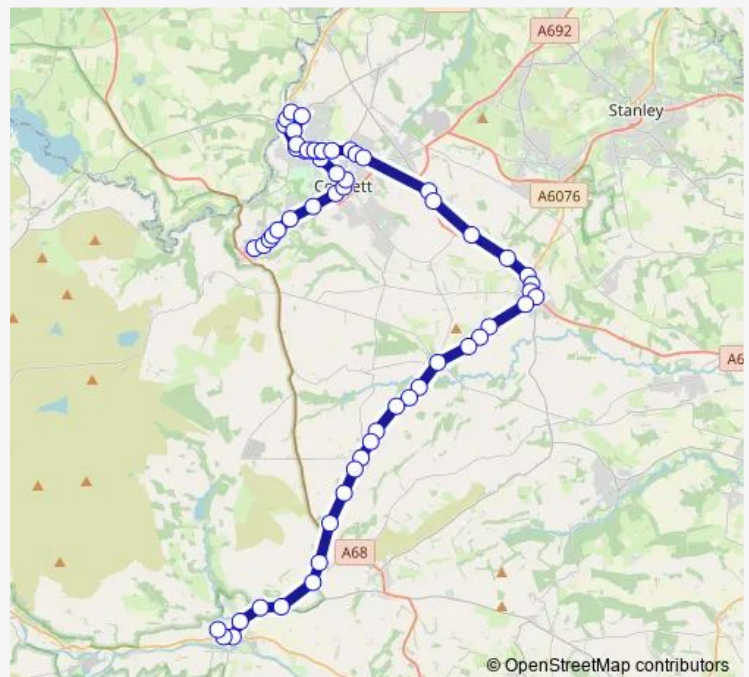

Thursday 07:15

Friday 07:15

Saturday —

Sunday —

Route info

Direction: Horse and Groom PH

Stops: 59

Trip Duration: 1 hour 5 min