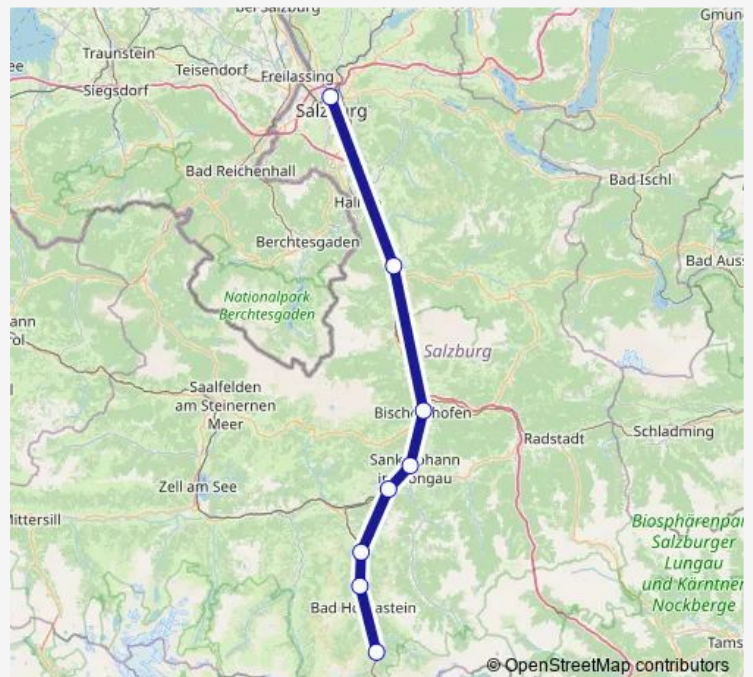

Monday 10:12-20:12

Tuesday 10:12-20:12

Wednesday 10:12-20:12

Thursday 10:12-20:12

Friday 10:12-20:12

Saturday 10:12-20:12

Sunday 10:12-20:12

Route info

Direction:

Stops: 0

Trip Duration: – min

Direction

Bad Gastein — Salzburg Hauptbahnhof

8 stops

[Open route schedule](#)

Bad Gastein