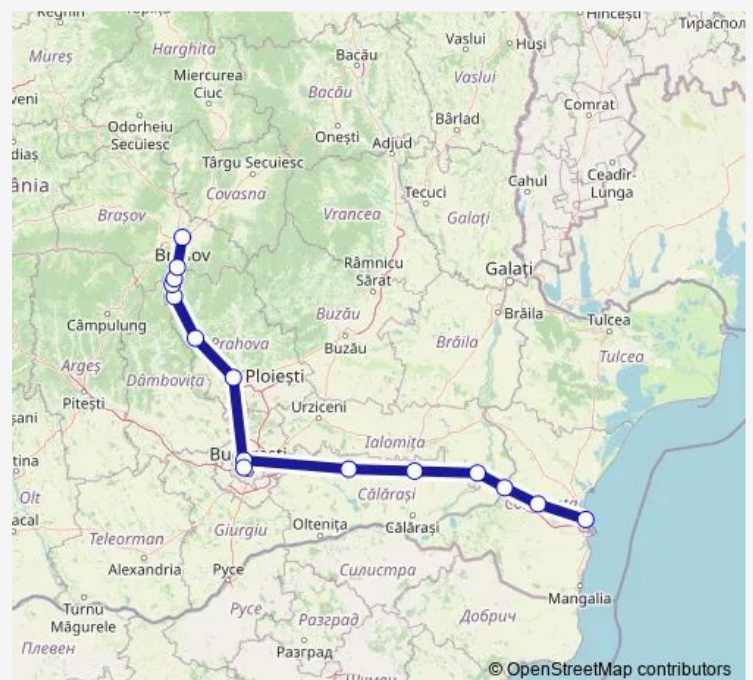

Wednesday 05:30

Thursday 05:30

Friday 05:30

Saturday 05:30

Sunday 05:30

Route info

Direction: Constanța

Stops: 15

Trip Duration: 5 hour 20 min

Direction

Constanța — Brașov

11 stops

[Open route schedule](#)

Constanța

Medgidia

Fetești

București Băneasa

Ploiești Vest

Câmpina

Sinaia

Bușteni

Azuga

Predeal

Brașov