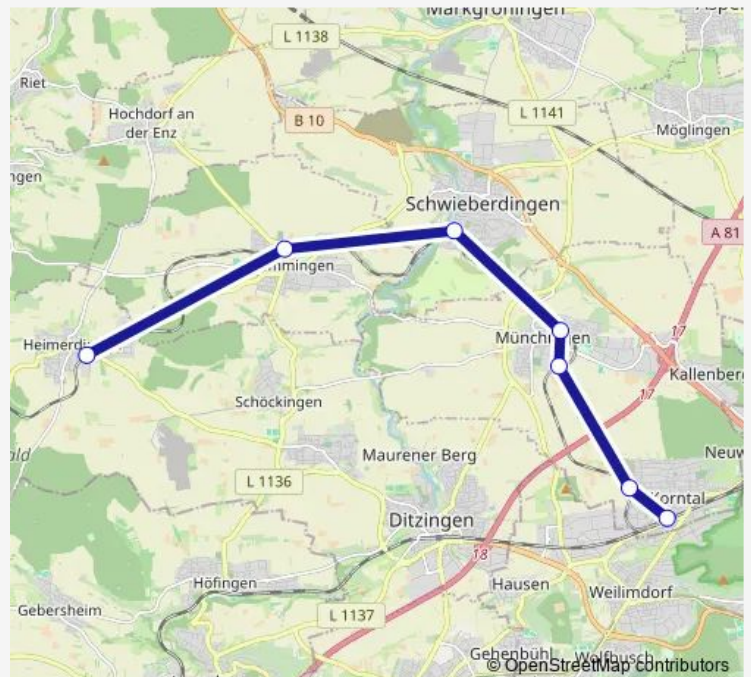

### Direction

Korntal — Heimerdingen

7 stops

[Open route schedule](#)

- Korntal
- Korntal-Gymnasium
- Münchingen Rührberg
- Münchingen
- Schwieberdingen
- Hemmingen
- Heimerdingen

### Route schedule

Korntal — Heimerdingen

Monday	05:05-00:05 <sup>+1</sup>
Tuesday	05:05-00:05 <sup>+1</sup>
Wednesday	05:05-00:05 <sup>+1</sup>
Thursday	05:05-00:05 <sup>+1</sup>
Friday	05:05-00:05 <sup>+1</sup>
Saturday	06:05-00:05 <sup>+1</sup>
Sunday	07:05-00:05 <sup>+1</sup>

### Route info

Direction: Korntal

Stops: 7

Trip Duration: 0 hour 23 min

■ RB47

## Route info

Direction: Heimerdingen

Stops: 7

Trip Duration: 0 hour 23 min

**Direction**

Heimerdingen — Korntal

7 stops

[Open route schedule](#)