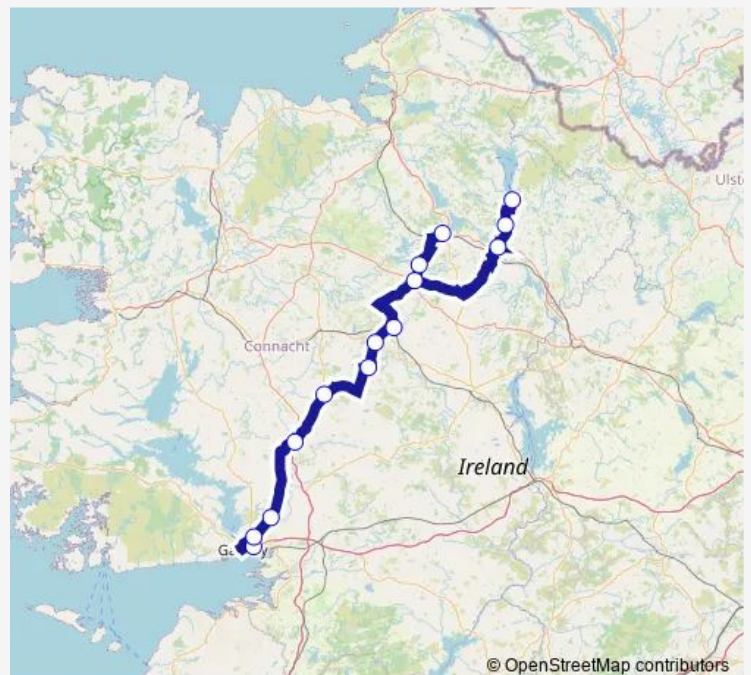

Tulsk

Strokestown

Route schedule

Gaol Road — Strokestown

Monday —

Tuesday —

Wednesday —

Thursday —

Friday 13:00

Saturday —

Sunday —

Route info

Direction: Gaol Road

Stops: 12

Trip Duration: 2 hour 28 min

■ NG05 — Keane's Tile Shop - Wellpark

Direction

Carrick-on-Shannon — Quay Street

4 stops

[Open route schedule](#)

Carrick-on-Shannon

Boyle

Collooney East

Quay Street