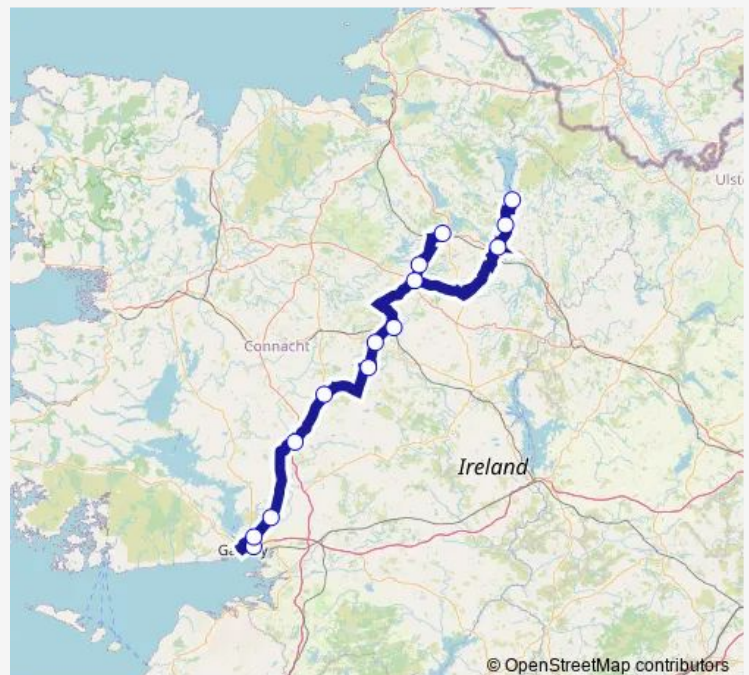

Saturday —

Sunday —

Route info

Direction: Galway Cathedral

Stops: 12

Trip Duration: 2 hour 28 min

■ Ng05 — Keane's Tile Shop - Wellpark

Direction

Carrick-on-Shannon — Quay Street

4 stops

[Open route schedule](#)

Carrick-on-Shannon

Boyle

Collooney East

Quay Street

Route schedule