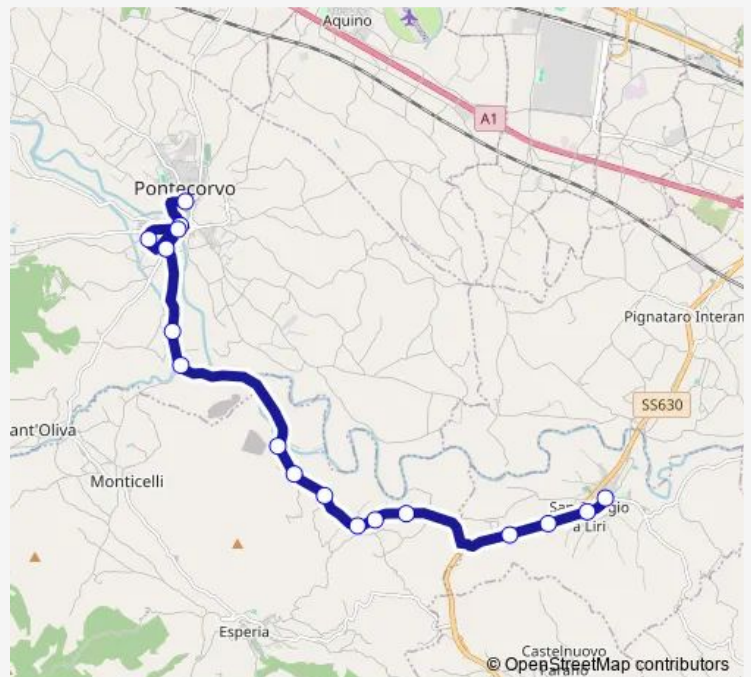

SAN Giorgio | Via Ausonia Via Crocelle # f4393

SAN Giorgio | Via Ausonia Via Rialto # f4394

SAN Giorgio | Corso Spatuzzi Via Rio Coccia # f4395

SAN Giorgio | Corso Spatuzzi Via Marconi # f4396

Route schedule

Pontecorvo | Ospedale # f4299 — SAN Giorgio | Corso Spatuzzi Via Marconi # f4396

Monday	—
Tuesday	—
Wednesday	—
Thursday	—
Friday	—
Saturday	14:05-15:10
Sunday	—

Route info

Direction: Pontecorvo | Ospedale # f4299

Stops: 17

Trip Duration: 0 hour 24 min

Pontecorvo - San Giorgio a Liri # Cs641a

Bus time schedules and route maps are available in an offline PDF at busmaps.com. Use the busmaps.com website to see live bus times, train schedule or subway schedule, and step-by-step directions for all public transit in Pontecorvo