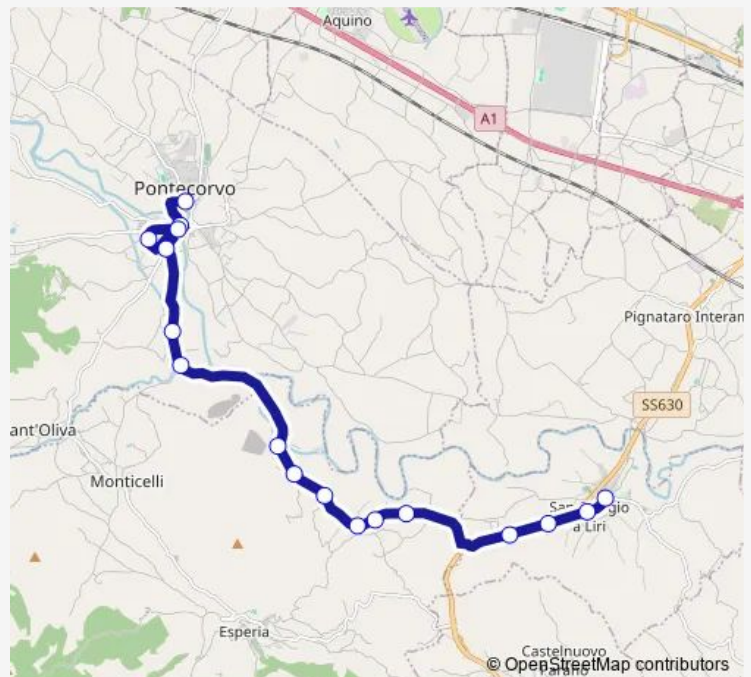

SAN Giorgio | Via Ausonia Via Crocelle # f4393

SAN Giorgio | Via Ausonia Via Rialto # f4394

SAN Giorgio | Corso Spatuzzi Via Rio Coccia # f4395

SAN Giorgio | Corso Spatuzzi Via Marconi # f4396

**Route schedule**

Pontecorvo | Ospedale # f4299 — SAN Giorgio | Corso Spatuzzi Via Marconi # f4396

Monday	—
Tuesday	—
Wednesday	—
Thursday	—
Friday	—
Saturday	14:05-15:10
Sunday	—

**Route info**

Direction: Pontecorvo | Ospedale # f4299

Stops: 17

Trip Duration: 0 hour 24 min

**Pontecorvo - San Giorgio a Liri # Cs641a**

Bus time schedules and route maps are available in an offline PDF at [busmaps.com](https://busmaps.com). Use the [busmaps.com](https://busmaps.com) website to see live bus times, train schedule or subway schedule, and step-by-step directions for all public transit in Pontecorvo