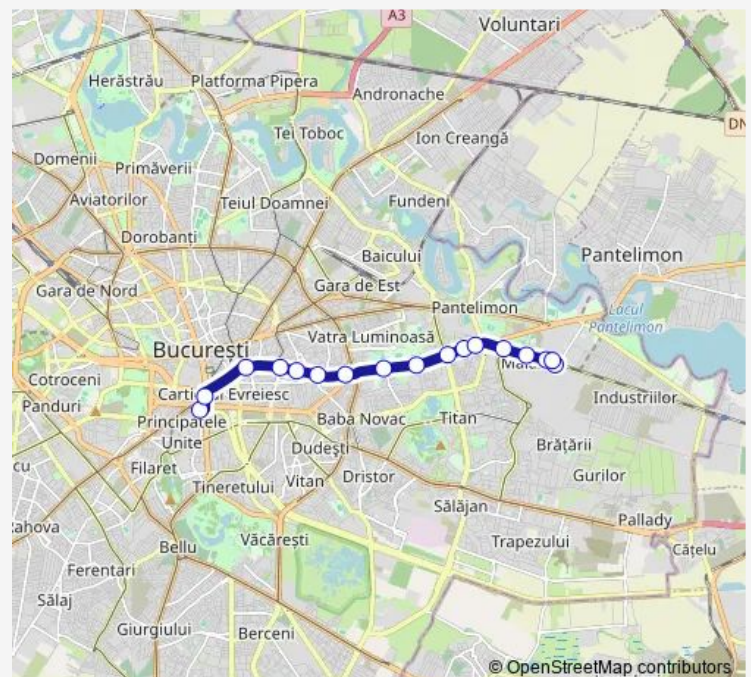

Direction

Piata Unirii 2 — Republica

17 stops

[Open route schedule](#)

Piata Unirii 2

Piata Unirii 5

Alexandru Sihleanu

Hala Traian

Bd. 1 Decembrie 1918

Grup Industrial Titan

Faur

Republica

Republica

Route schedule

Piata Unirii 2 — Republica

Monday 00:00-23:30

Tuesday 00:00-23:30

Wednesday 00:00-23:30

Thursday 00:00-23:30

Friday 00:00-23:30

Saturday 00:00-23:30

Sunday 00:00-23:30

Route info

Direction: Piata Unirii 2

Stops: 17

Trip Duration: 0 hour 20 min

Direction

Republica — Piata Unirii 2

17 stops

[Open route schedule](#)

Republica

Faur