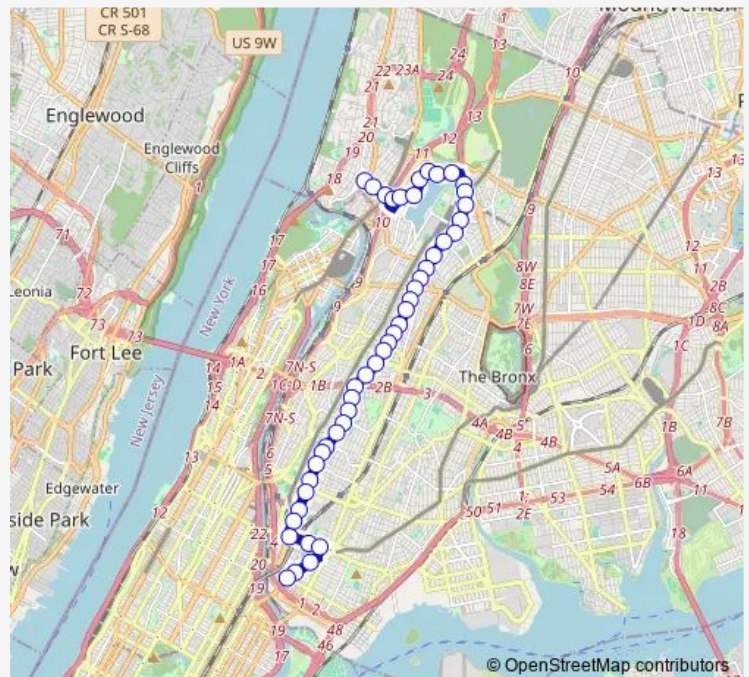

Thursday —

Friday —

Saturday —

Sunday 06:30-09:27

Route info

Direction: Lincoln AV/E 137 St

Stops: 50

Trip Duration: 1 hour 0 min