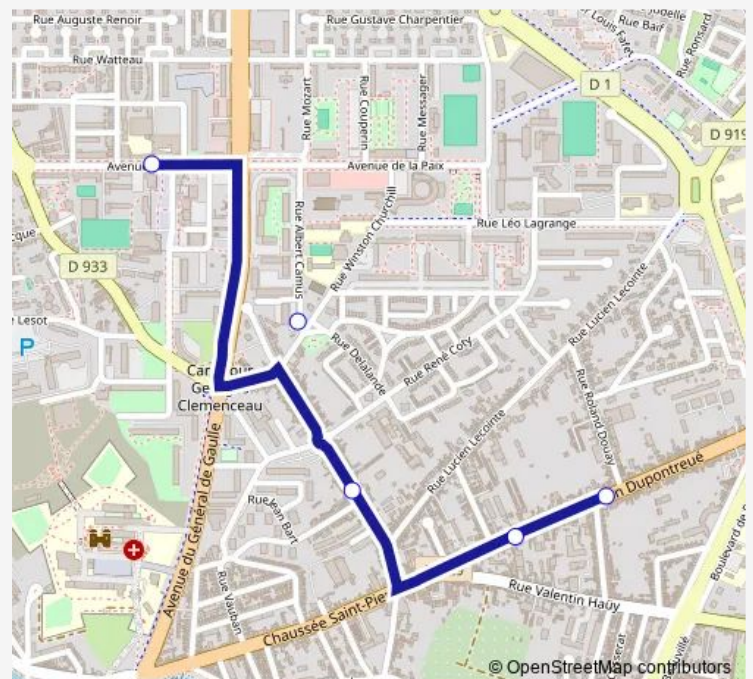

Thursday 07:35

Friday 07:35

Saturday —

Sunday —

Route info

Direction: Roland Douay

Stops: 5

Trip Duration: 0 hour 10 min

T33 — Chardin < > Roland Douay

Direction

Chardin — Roland Douay

5 stops

[Open route schedule](#)

Chardin

Camus

Frères Doullens