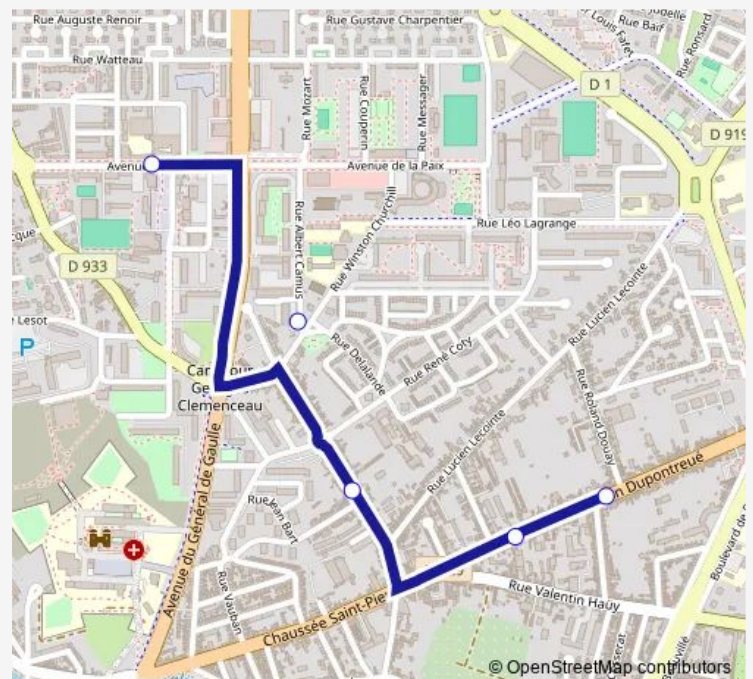

### Direction

Roland Douay — Chardin

5 stops

[Open route schedule](#)

Roland Douay

Doullens

Frères Doullens

Camus

### Route info

Direction: Roland Douay

Stops: 5

Trip Duration: 0 hour 10 min

T33 — Chardin < > Roland Douay

**Direction**

Chardin — Roland Douay

5 stops