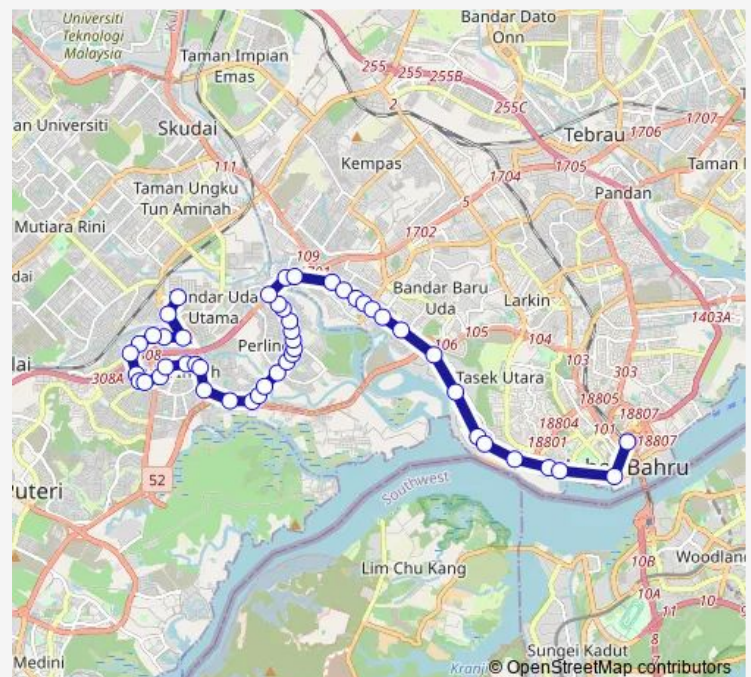

Thursday 05:30-21:00

Friday 05:30-21:00

Saturday 05:30-21:00

Sunday 05:30-21:00

Route info

Direction: HAB Taman TAN SRI Yaacob

Stops: 48

Trip Duration: 0 hour 47 min

T33 — JB Sentral - Taman Tan Sri Yaacob

Perling Apartment

Dewan Raya Taman Perling

Opp Simpang Jalan Sutera

Simpang Jalan Belibis

Opp Surau Al Hidayah

Persisiran Perling 1

SK Taman Perling