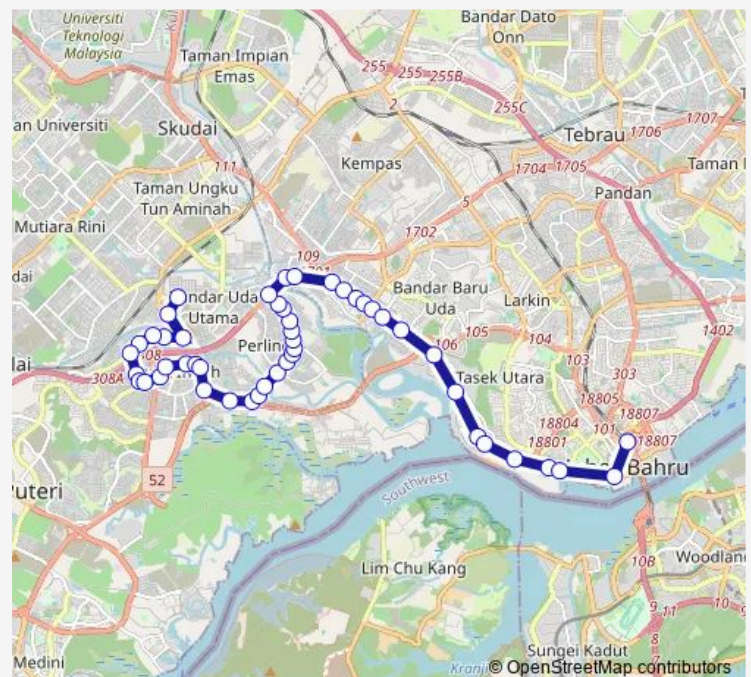

### Route schedule

HAB Taman TAN SRI Yaacob — JB Sentral

Monday 05:30-21:00

Tuesday 05:30-21:00

Wednesday 05:30-21:00

Thursday 05:30-21:00

Friday 05:30-21:00

Saturday 05:30-21:00

### Route info

Direction: HAB Taman TAN SRI Yaacob

Stops: 48

Trip Duration: 0 hour 47 min

T33 — JB Sentral - Taman Tan Sri Yaacob

Perling Apartment

Dewan Raya Taman Perling

Opp Simpang Jalan Sutera