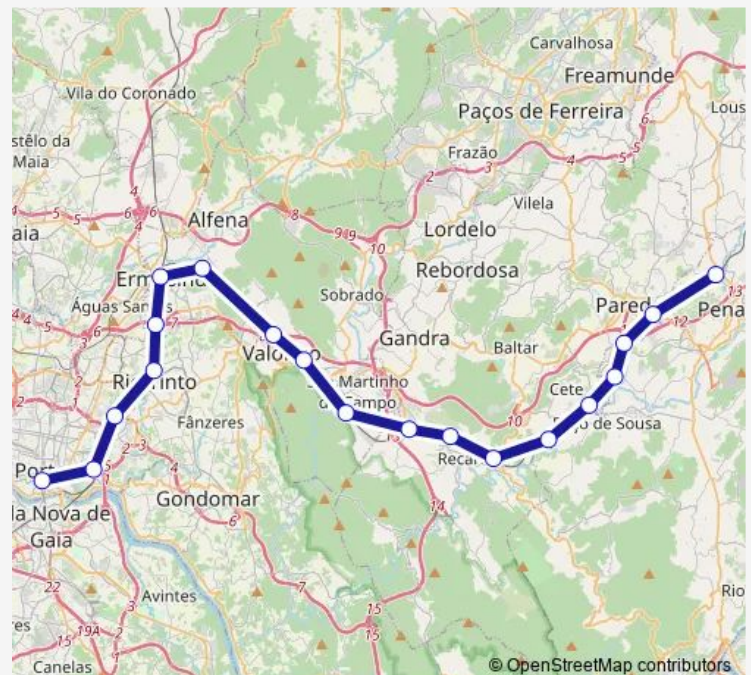

Cabeda

Ermesinde

Aguas Santas - Palmilheira

Rio Tinto

Contumil

Porto Campanha

Porto Sao Bento

### Route schedule

Penafiel — Porto Sao Bento

Monday 05:57-19:07

Tuesday 05:57-19:07

Wednesday 05:57-19:07

Thursday 05:57-19:07

Friday 05:57-19:07

Saturday 05:57-19:07

### Route info

Direction: Penafiel

Stops: 19

Trip Duration: 0 hour 53 min

Linha de Caide|Marco