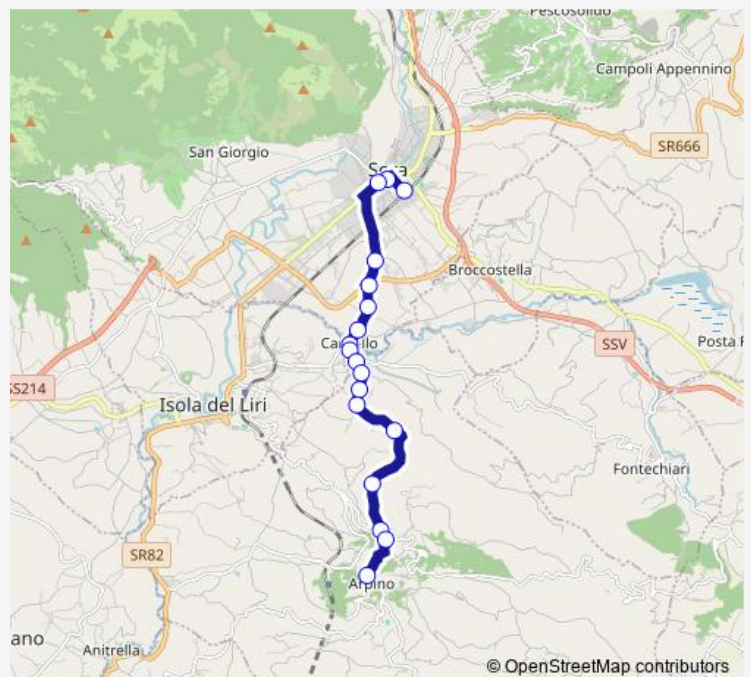

Monday 07:50

Tuesday 07:45-07:50

Wednesday 07:50

Thursday 07:45-07:50

Friday 07:45-07:50

Saturday 07:45-07:50

Sunday —

Route info

Direction: Sora | Stazione FS # f5890

Stops: 18

Trip Duration: 0 hour 25 min

Ar878d — Sora - Arpino # Ar878d

Ar878d Bus time schedules and route maps are available in an offline PDF at busmaps.com. Use the busmaps.com website to see live bus times, train schedule or subway schedule, and step-by-step directions for all public transit in Isola del Liri