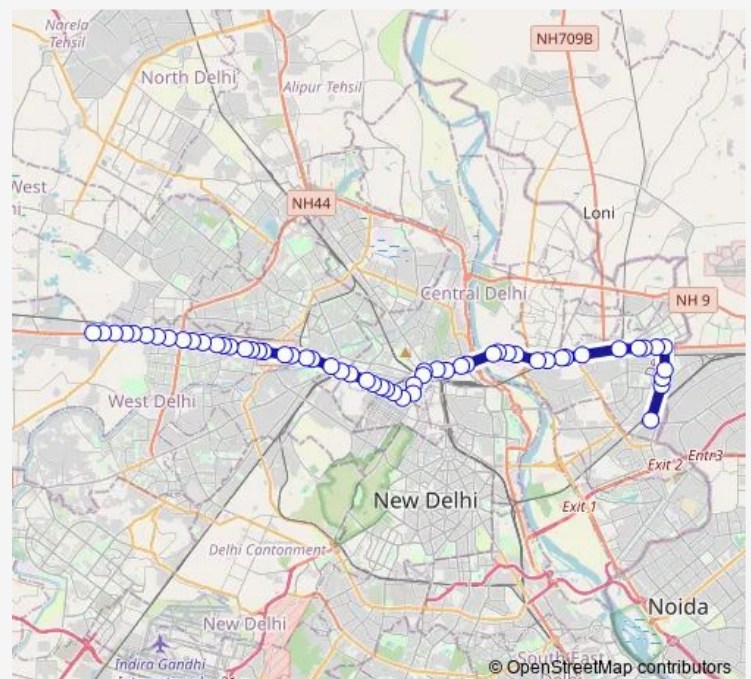

St Stephen Hospital

Ice Factory (Rani Jhansi Road)

Azad Market

Route schedule

Anand Vihar Isbt Terminal — Qamruddin Nagar Terminal

Monday 05:30-23:10

Tuesday 05:30-23:10

Wednesday 05:30-23:10

Thursday 05:30-23:10

Friday 05:30-23:10

Saturday 05:30-23:10

Sunday 05:30-23:10

Route info

Direction: Anand Vihar Isbt Terminal

Stops: 55

Trip Duration: 2 hour 8 min