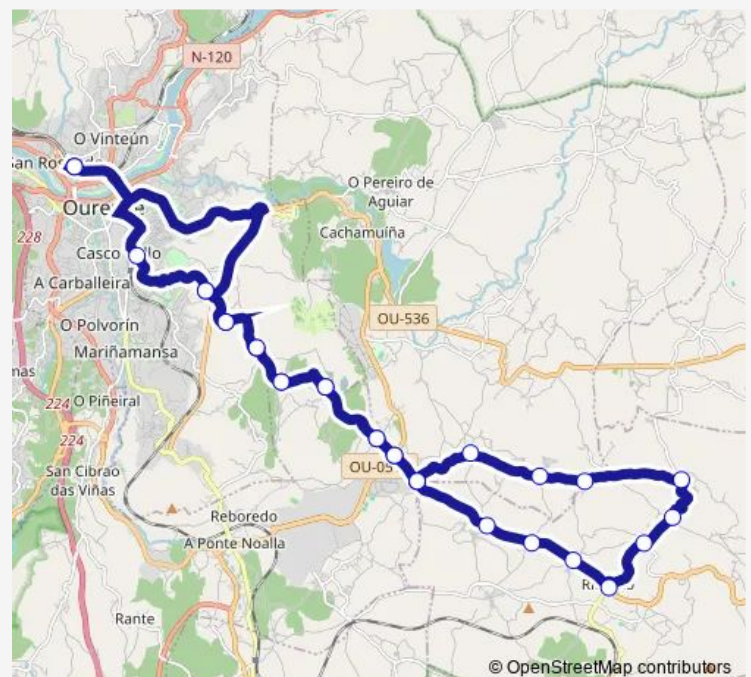

Saturday —

Sunday —

Route info

Direction: Ourense E.I.

Stops: 29

Trip Duration: 0 hour 44 min

XG602005 — Ourense E.I.-Covelo-Ourense E.I.

Zamorana