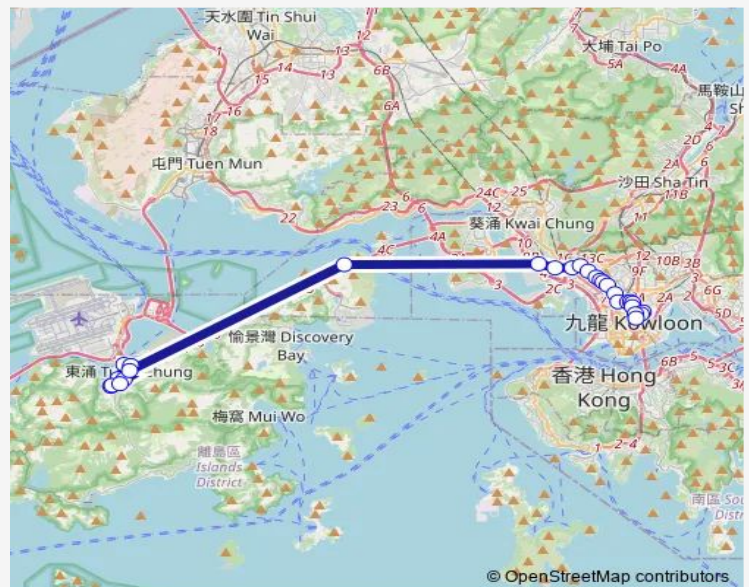

[Ctb] YEE ON Court, Argyle Street[[Kmb] YEE ON Court

[Ctb] Peace Avenue, Argyle Street[[Kmb] Peace Avenue

[Ctb] Tung Choi Street, Argyle Street[[Kmb] Mong KOK Station

[Ctb] Bute Street, Nathan Road[[Kmb+Ctb] Bute Street Mong KOK/
Bute Street, Nathan Road[[Kmb] Bute Street Mong Kok

[Ctb] Prince Edward Station, Nathan Road[[Kmb+Ctb] Prince Edward Station/
Prince Edward Station,

Route schedule

[Ctb] OI MAN Estate[[Kmb+Ctb] HO MAN TIN (OI MAN Estate) BUS Terminus/
Oi MAN Estate[[Kmb] HO MAN TIN (OI MAN Estate) BUS Terminus — [Ctb] YAT Tung Estate[[Lwb] YAT Tung Estate BUS Terminus[[Nlb] YAT Tung Estate

Stops: 31

Trip Duration: 1 hour 17 min

Nathan Road[[Kmb] Prince Edward Station|[Nlb] Prince Edward MTR Station

[Ctb] Maple Street, Cheung SHA WAN Road[[Kmb] Maple Street Sham Shui Po

[Ctb] Wong Chuk Street, Cheung SHA WAN Road[[Kmb] Wong Chuk Street Sham Shui Po