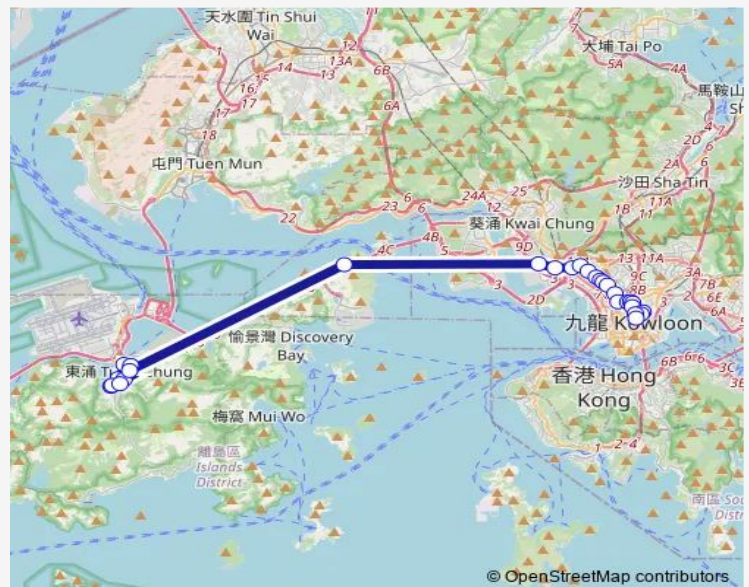

[Ctb] YEE ON Court, Argyle Street[[Kmb] YEE ON Court

[Ctb] Peace Avenue, Argyle Street[[Kmb] Peace Avenue

[Ctb] Tung Choi Street, Argyle Street[[Kmb] Mong KOK Station

[Ctb] Bute Street, Nathan Road[[Kmb+Ctb] Bute Street Mong KOK/<Br>Bute Street, Nathan Road[[Kmb] Bute Street Mong Kok

[Ctb] Prince Edward Station, Nathan Road[[Kmb+Ctb] Prince Edward Station/<Br>Prince Edward Station,

**Route schedule**

[Ctb] OI MAN Estate[[Kmb+Ctb] HO MAN TIN (OI MAN Estate) BUS Terminus/<Br>Oi MAN Estate[[Kmb] HO MAN TIN (OI MAN Estate) BUS Terminus — [Ctb] YAT Tung Estate[[Lwb] YAT Tung Estate BUS Terminus[[Nlb] YAT Tung Estate

Stops: 31

Trip Duration: 1 hour 15 min

Nathan Road[[Kmb] Prince Edward Station[[Nlb] Prince Edward MTR Station

[Ctb] Maple Street, Cheung SHA WAN Road[[Kmb] Maple Street Sham Shui Po

[Ctb] Wong Chuk Street, Cheung SHA WAN Road[[Kmb] Wong Chuk Street Sham Shui Po