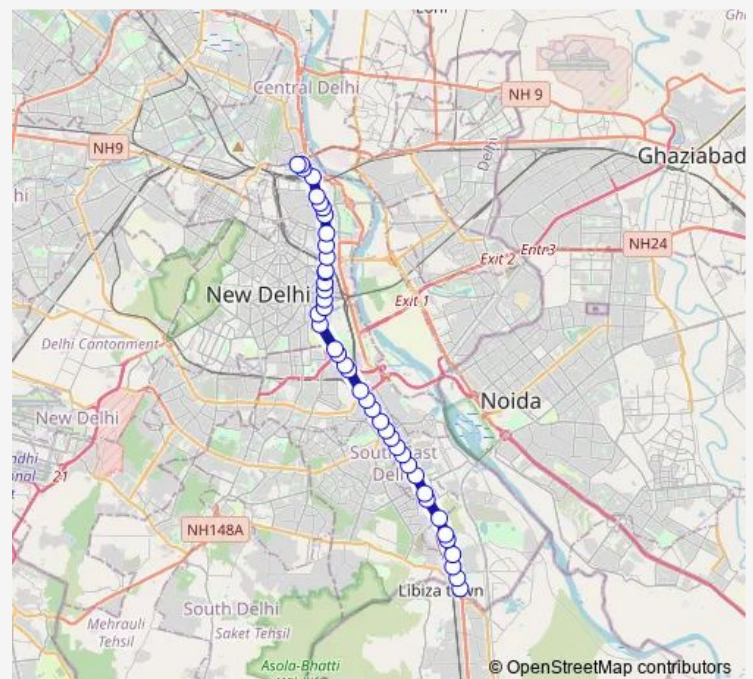

### Route schedule

Badarpur Border (T) — Isbt Kashmere Gate Terminal

Monday 05:11-21:40

Tuesday 05:11-21:40

Wednesday 05:11-21:40

Thursday 05:11-21:40

Friday 05:11-21:40

Saturday 05:11-21:40

### Route info

Direction: Badarpur Border (T)

Stops: 42

Trip Duration: 1 hour 26 min

405adown

Nizamuddin Extension

Police Station Nizamuddin (Dargah)

Golf Club / Sunder Nagar