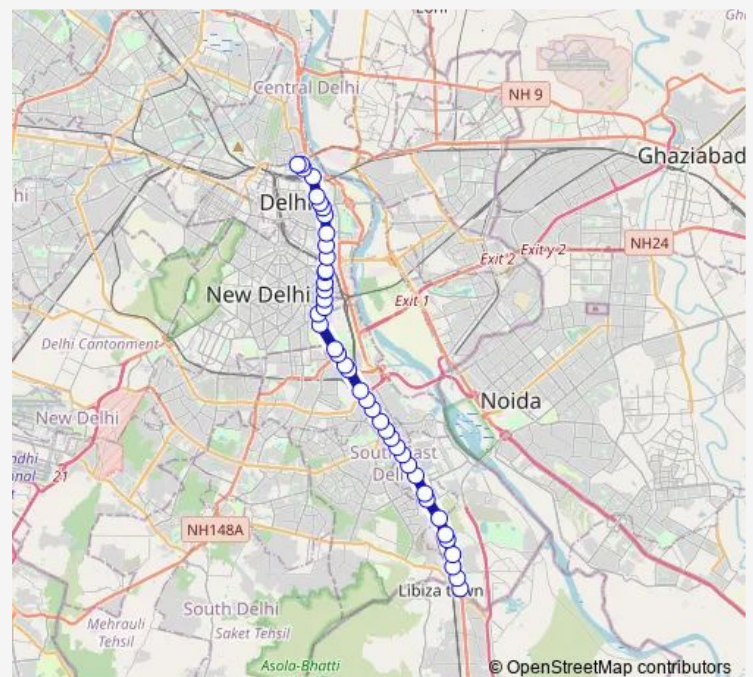

Ashram (Hari Nagar)

Bhogal

Bhogal (Jungpura)

Route schedule

Badarpur Border (T) — Isbt Kashmere Gate Terminal

Monday 05:11-21:40

Tuesday 05:11-21:40

Wednesday 05:11-21:40

Thursday 05:11-21:40

Friday 05:11-21:40

Saturday 05:11-21:40

Sunday 05:11-21:40

Route info

Direction: Badarpur Border (T)

Stops: 42

Trip Duration: 1 hour 26 min