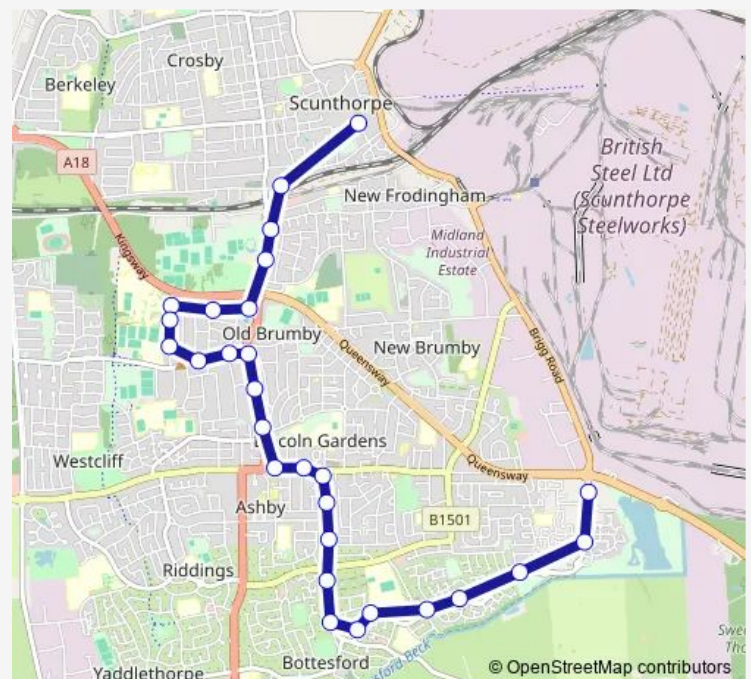

Bus 4C Scunthorpe - Lakeside

[Go to website](#)

Direction

Bus Station — Morrisons

28 stops

[Open route schedule](#)

Bus Station

Railway Station

Bottesford Road

Bottesford Lane

Copper Beech Walk

Route schedule

Bus Station — Morrisons

Monday	16:05
Tuesday	16:05
Wednesday	16:05
Thursday	16:05
Friday	16:05
Saturday	—
Sunday	—

Route info

Direction: Bus Station

Stops: 28

Trip Duration: 0 hour 23 min

■ 4C — Scunthorpe - Lakeside

BusMaps

Timberland

Cherry Mount

Clematis Way

Pinewood Close