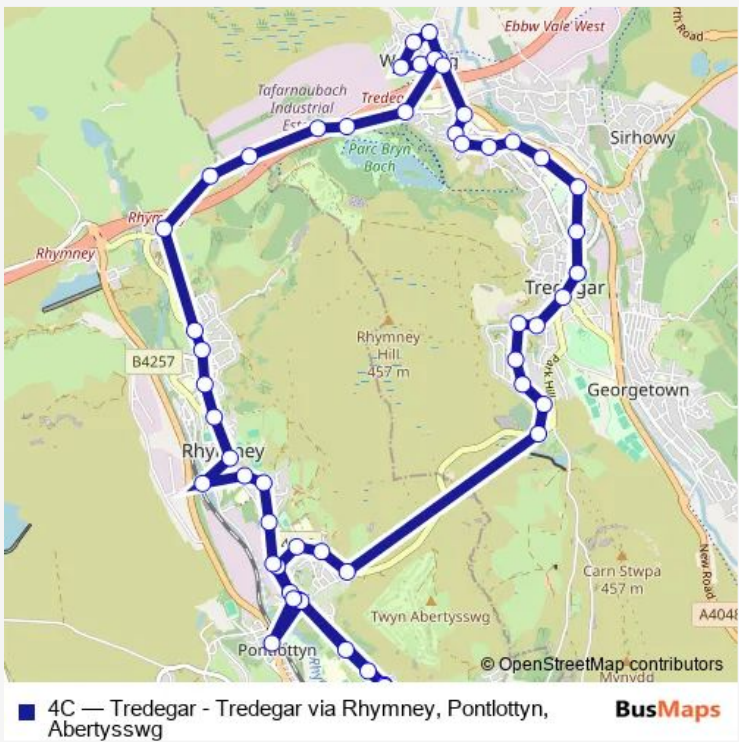

Route schedule

Tredegar Bus Station Stand 2 — Tredegar Bus Station Stand 2

Monday	07:40-18:05
Tuesday	07:40-18:05
Wednesday	07:40-18:05
Thursday	07:40-18:05
Friday	07:40-18:05
Saturday	07:40-18:05
Sunday	—

Route info

Direction: Tredegar Bus Station Stand 2

Stops: 59

Trip Duration: 0 hour 47 min

Warn's Terrace

Prospect Place

Carn-y-tyla Terrace

Idris Davies School

Maerdy View

The Square

Maerdy Crossing

Wellington Way

Queens Square

Harvards Row

Rhymney Library

Rhymney Station

Sunday —

Route info

Direction: Charles Street

Stops: 44

Trip Duration: 0 hour 40 min

Pen-y-bont

Llwyn Helyg

Tynewydd