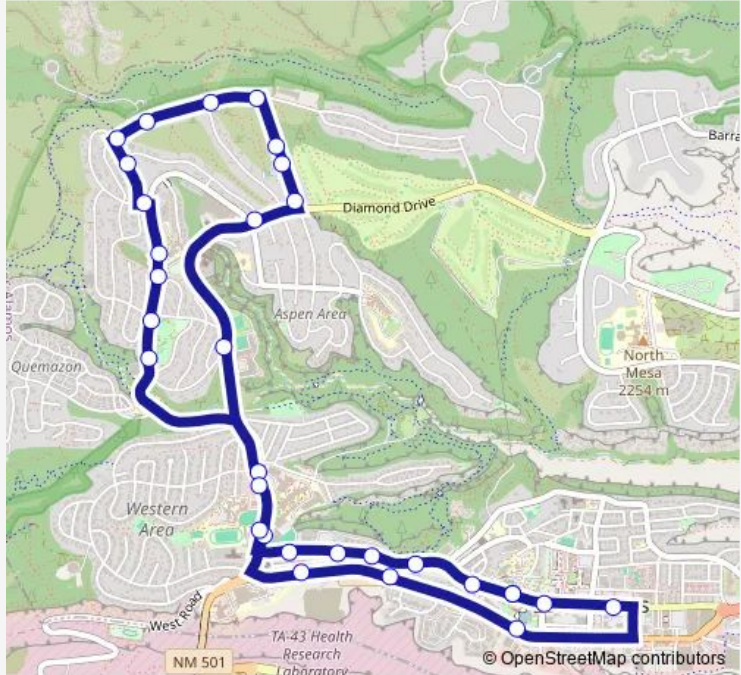

Bus 4C North Community Concert

[Go to website](#)

Direction
 Central & Mesa Library — Central & Mesa Library
 31 stops
[Open route schedule](#)

- Central & Mesa Library
- Central Ave & 20th St
- Central & Municipal
- Trinity & 20th (Temp. Concert)
- Trinity & Ponderosa Pines Apts (Temp.)
- Trinity & Gold St Apts (Temp. Concert)
- Diamond Dr & High School Gym Outbound
- Diamond & Orange
- North Rd & 42nd Outbound
- North Rd & Urban St Outbound
- North Rd & Mountain School Outbound
- North Rd & Mountain Elem
- North Road & Yucca
- 45th St & Alabama St Outbound
- Arizona Ave & 45th St Outbound
- 4117 Arizona Ave Outbound
- Arizona Ave & 36th St Outbound
- Arizona & 35th
- 2529 35th St Inbound
- 2511 35th St Inbound
- 35th St & Diamond Dr Inbound

Route schedule
 Central & Mesa Library — Central & Mesa Library

Monday	—
Tuesday	—
Wednesday	—
Thursday	—
Friday	18:35-22:05
Saturday	—
Sunday	—

Route info
 Direction: Central & Mesa Library
 Stops: 31
 Trip Duration: 0 hour 19 min

Diamond Dr & Arkansas Ave Inbound

Diamond Dr & Sycamore St Inbound

Diamond & Sandia

Diamond Dr & Sullivan Field Inbound

Canyon & 39th

Canyon Rd & Catholic Church Outbound

Canyon Rd & Caballo Peak Apts Outbound

Canyon Rd & Aquatic Center Outbound

Central Ave & Oppenheimer Outbound

Central & Mesa Library

4C Bus time schedules and route maps are available in an offline PDF at busmaps.com. Use the busmaps.com website to see live bus times, train schedule or subway schedule, and step-by-step directions for all public transit in Los Alamos