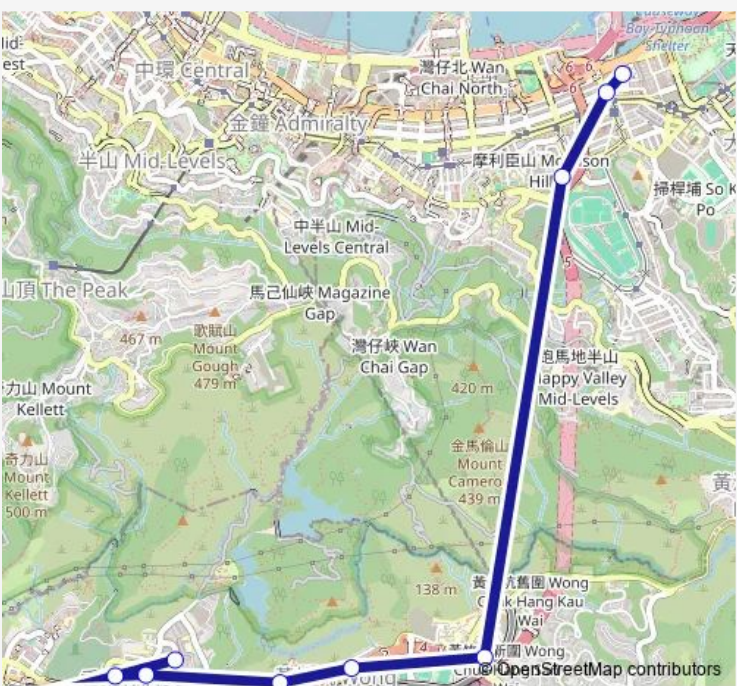

**Bus 4C Aberdeen (Shek PAI WAN) - Causeway BAY (Cannon Street)**

[Go to website](#)

**Direction**  
 SHEK PAI WAN ESTATE PUBLIC TRANSPORT INTER-CHANGE — NEAR PRESIDENT THEATRE, CANNON STREET  
 8 stops  
[Open route schedule](#)

- SHEK PAI WAN ESTATE PUBLIC TRANSPORT INTER-CHANGE
- NAM NING STREET, OUTSIDE HOI TSING COURT
- NO.178 ABERDEEN MAIN ROAD
- WONG CHUK HANG ROAD, NEAR YAN'S TOWER|WONG CHUK HANG ROAD, HOUSE NO. 23
- Sungib Industrial Centre, Wong Chuk Hang Road|Wong Chuk Hang Road, House NO. 49|Wong Chuk Hang Road, House NO. 49|Wong Chuk Hang Road, Near Tong BIN Lane
- WONG CHUK HANG ROAD, EASTBOUND BUS BAY NEAR ABERDEEN TUNNEL
- LOCKHART ROAD, OUTSIDE CAUSEWAY BAY PLAZA PHASE 1
- NEAR PRESIDENT THEATRE, CANNON STREET

**Route info**  
 Direction: SHEK PAI WAN ESTATE PUBLIC TRANSPORT INTERCHANGE  
 Stops: 8  
 Trip Duration: 0 hour 26 min

4C — Aberdeen (Shek PAI WAN) - Causeway BAY (Cannon Street) **BusMaps**

### Route info

Direction: NEAR PRESIDENT THEATRE, CANNON  
STREET

Stops: 7

Trip Duration: 0 hour 26 min

4C Bus time schedules and route maps are available in an offline PDF at [busmaps.com](http://busmaps.com). Use the [busmaps.com](http://busmaps.com) website to see live bus times, train schedule or subway schedule, and step-by-step directions for all public transit in Hong Kong