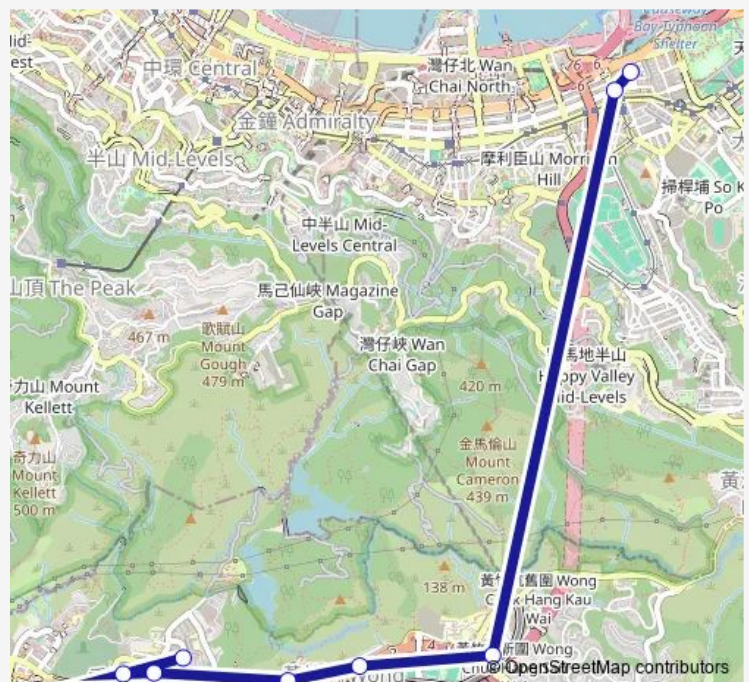

Bus 4c Aberdeen (Shek PAI WAN) - Causeway BAY (Cannon Street)

[Go to website](#)

Direction

Shek PAI WAN Estate Public Transport Interchange — Near President Theatre, Cannon Street|Near President Theatre, Cannon Street

Sungib Industrial Centre, Wong Chuk Hang Road|Wong Chuk Hang Road, House NO. 49|Wong Chuk Hang Road, House NO. 49|Wong Chuk Hang Road, Near Tong BIN Lane

Wong Chuk Hang Road, Eastbound BUS BAY Near Aberdeen Tunnel

Lockhart Road, Outside Causeway BAY Plaza Phase 1

Near President Theatre, Cannon Street|Near President Theatre, Cannon Street

Route schedule

Shek PAI WAN Estate Public Transport Interchange — Near President Theatre, Cannon Street|Near President Theatre, Cannon Street

Monday	06:00
Tuesday	06:00
Wednesday	06:00
Thursday	06:00
Friday	06:00
Saturday	06:00
Sunday	06:00

Route info

Direction: Shek PAI WAN Estate Public Transport Interchange

Stops: 8

Trip Duration: 0 hour 17 min