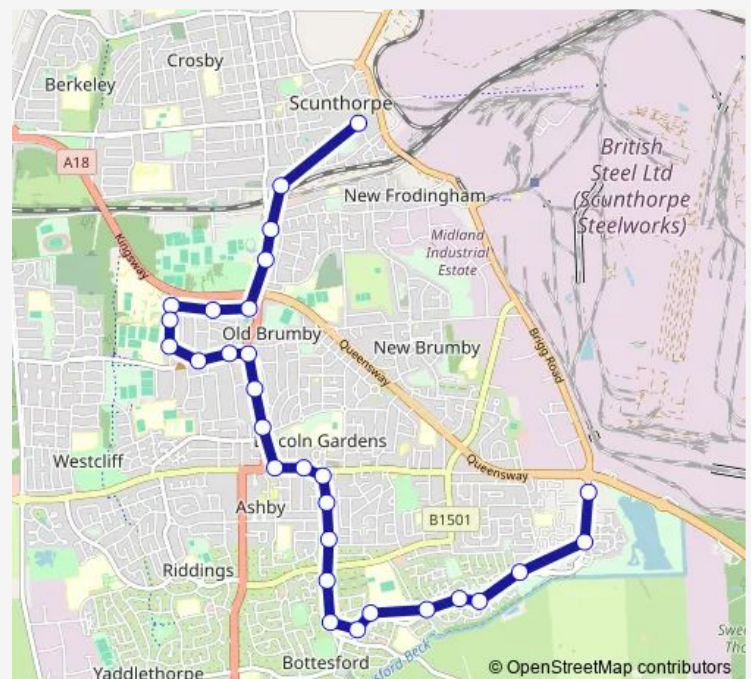

Gadwall Way

Wisteria Way

Laurel Way

Route schedule

Cary Lane — Bus Station

Monday 07:40

Tuesday 07:40

Wednesday 07:40

Thursday 07:40

Friday 07:40

Saturday —

Sunday —

Route info

Direction: Cary Lane

Stops: 48

Trip Duration: 0 hour 49 min

Cliff Gardens

Dunstall Street

Mary Street Car Park

Bus Station

Direction

Bus Station — Morrisons

28 stops

[Open route schedule](#)