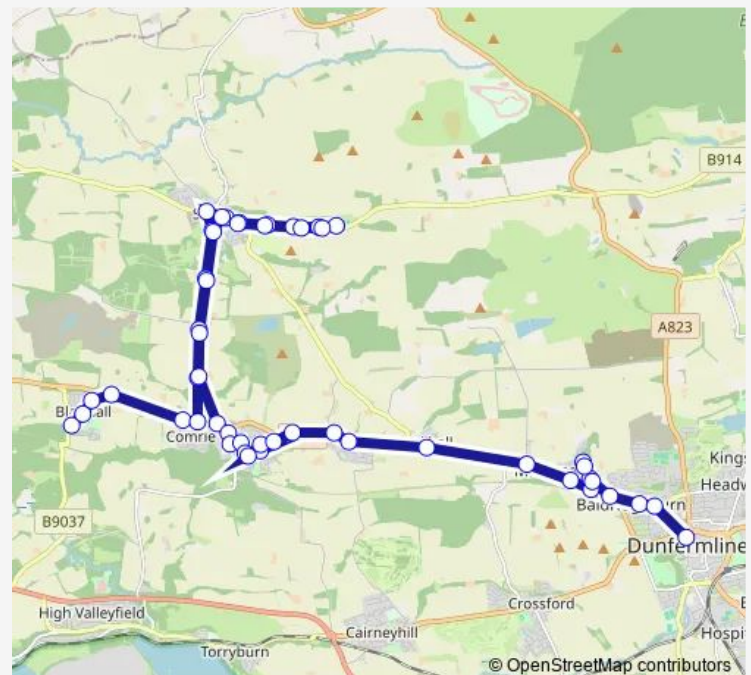

Bus 4C Fife Leisure Park - Blairhall or Steelend

[Go to website](#)

Direction

Fife Leisure Park — Houldsworth Street

68 stops

[Open route schedule](#)

Fife Leisure Park

Shin Way

Lochy Rise

Birnam Gardens

Dunlin Drive

Fieldfare View

Kingfisher Place

Trondheim Roundabout

Curlew Gardens

Teal Place

Nightingale Place

Tesco Supermarket

Teal Place

Curlew Gardens

Manor Gardens

Bergen Avenue

Drum Road

Meldrum Court

Kinnis Court

Calaisburn Place

Pitcorthie Primary School

Route schedule

Fife Leisure Park — Houldsworth Street

Monday 22:15-23:15

Tuesday 22:15-23:15

Wednesday 22:15-23:15

Thursday 22:15-23:15

Friday 22:15-23:15

Saturday 22:15-23:15

Sunday 08:30-23:15

Route info

Direction: Fife Leisure Park

Stops: 68

Trip Duration: 0 hour 58 min

4C — Fife Leisure Park - Blairhall or Steelend