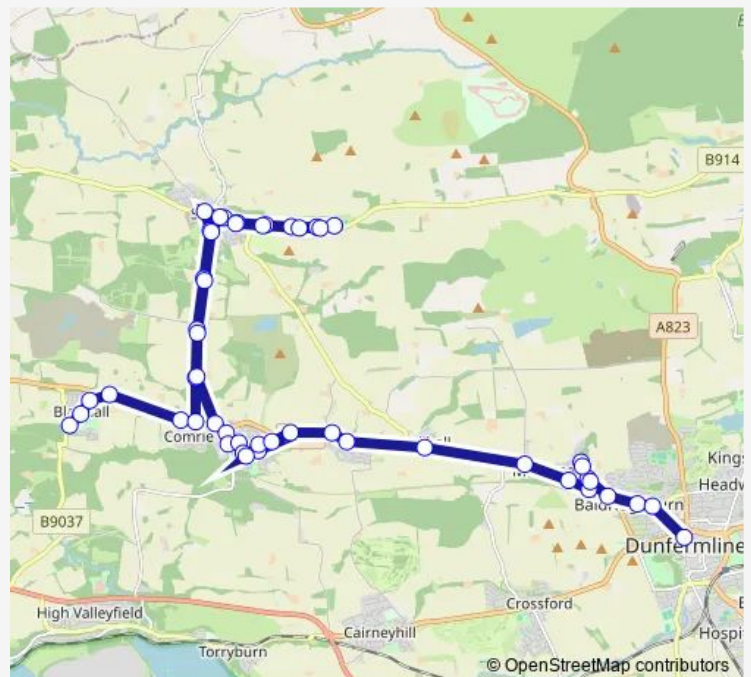

Bus 4C Fife Leisure Park - Blairhall or Steelend

[Go to website](#)

Direction

undefined — undefined

0 stops

[Open route schedule](#)

Route schedule

undefined — undefined

Monday 22:15-23:15

Tuesday 22:15-23:15

Wednesday 22:15-23:15

Thursday 22:15-23:15

Friday 22:15-23:15

Saturday 22:15-23:15

Sunday 08:30-23:15

Route info

Direction:

Stops: 0

Trip Duration: – min

4C — Fife Leisure Park - Blairhall or Steelend

Direction

Houldsworth Street — Bus Station

50 stops

[Open route schedule](#)

Saturday 00:13-23:13

Sunday 00:13-23:13

Route info

Direction: Houldsworth Street

Stops: 50

Trip Duration: 0 hour 40 min

Muirside of Kinneddar Farm

Blairwood Park