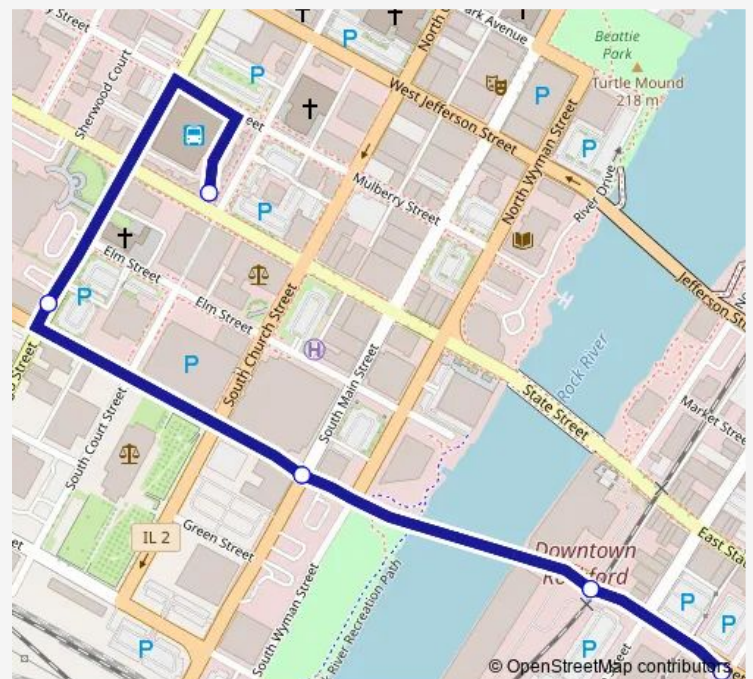

Bus Test

[Go to website](#)

Direction

Downtown Transfer Center — Walnut 1st St-SWC-Outbound

5 stops

[Open route schedule](#)

Downtown Transfer Center

Winnebago Chestnut-NWC-Outbound

Chestnut S Main-SWC-Outbound

Walnut Sports Factory-S-Outbound

Walnut 1st St-SWC-Outbound

Route schedule

Downtown Transfer Center — Walnut 1st St-SWC-Outbound

Monday	06:00-23:00
Tuesday	06:00-23:00
Wednesday	06:00-23:00
Thursday	06:00-23:00
Friday	06:00-23:00
Saturday	06:00-23:00
Sunday	06:00-23:00

Route info

Direction: Downtown Transfer Center

Stops: 5

Trip Duration: 0 hour 5 min

Test

Direction

Walnut 1st St-SWC-Outbound — Downtown Transfer Center

6 stops

[Open route schedule](#)

Walnut 1st St-SWC-Outbound

Walnut 2nd St-SWC-Outbound

Jefferson 2nd St-NEC-Inbound

1st St Jefferson-NWC-Inbound

Jefferson N Main-NEC-Inbound

Downtown Transfer Center

Route schedule