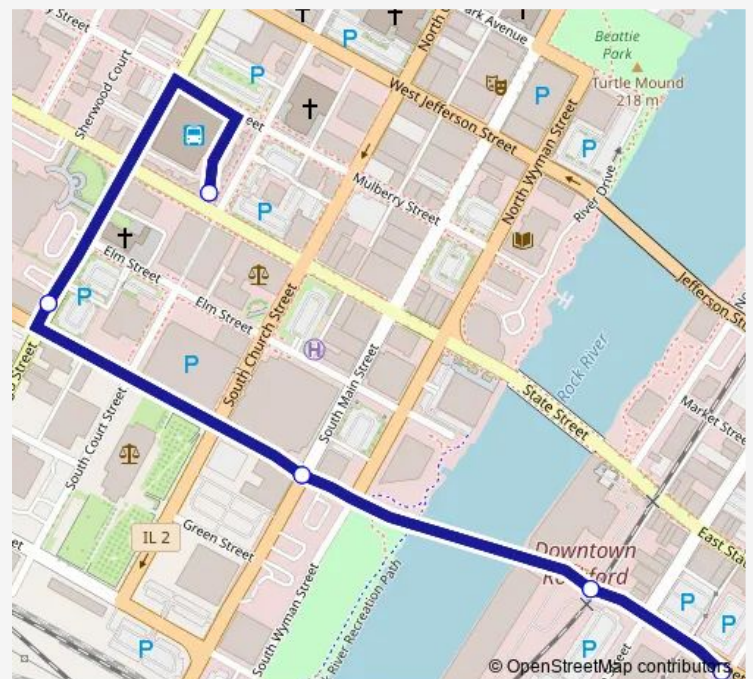

Bus Test

[Go to website](#)

Direction

Downtown Transfer Center — Walnut 1st St-SWC-Outbound

5 stops

[Open route schedule](#)

Downtown Transfer Center

Winnebago Chestnut-NWC-Outbound

Chestnut S Main-SWC-Outbound

Walnut Sports Factory-S-Outbound

Walnut 1st St-SWC-Outbound

Route schedule

Downtown Transfer Center — Walnut 1st St-SWC-Outbound

Monday	06:00-23:00
Tuesday	06:00-23:00
Wednesday	06:00-23:00
Thursday	06:00-23:00
Friday	06:00-23:00
Saturday	06:00-23:00
Sunday	06:00-23:00

Route info

Direction: Downtown Transfer Center

Stops: 5

Trip Duration: 0 hour 5 min

Test

Direction

Walnut 1st St-SWC-Outbound — Downtown Transfer Center

6 stops

[Open route schedule](#)

Walnut 1st St-SWC-Outbound

Walnut 2nd St-SWC-Outbound

Jefferson 2nd St-NEC-Inbound

Jefferson 1st St-NEC-Inbound

Jefferson N Main-NEC-Inbound

Downtown Transfer Center

Route schedule