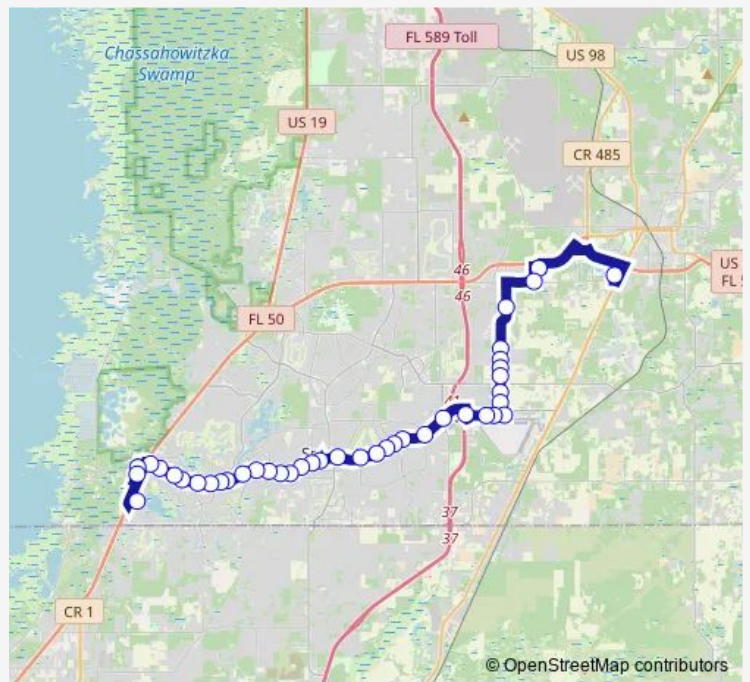

Direction
 US 41/Broad St. & Wal-Mart — Phsc - Spring Hill
 41 stops
[Open route schedule](#)

- US 41/Broad St. & Wal-Mart
- Medical Park Lane and Hospital Blvd.
- Lykes Dublin Rd and Wiscon Rd.
- California St. and Forzando Ave.
- California St.and Sandusky St.
- California St.and Daytona St.
- California St.and Putman St.
- California St.and Pensacola St.
- California St.and Between Nchs & Chocachatti ES Entrances
- California St.and HC School Bus Depot
- Flight Path Dr.and Aviation Loop Dr.
- Flight Path Dr.and 16081 Flight Path Ave
- Flight Path Dr.and Sam Pearson Way
- Aerial Wayand In front of Kohl's
- Spring Hill Dr.and Barclay Ave.
- Spring Hill Dr.and Coronado Dr. (1)
- Spring Hill Dr & Whitewood Ave.
- Spring Hill Dr.and Linden Dr.
- Spring Hill Dr.and Marble Ave.
- Spring Hill Dr.and Glenridge Dr.
- Spring Hill Dr.and Coronado Dr. (2)

Route schedule
 US 41/Broad St. & Wal-Mart — Phsc - Spring Hill

Monday	06:10-17:10
Tuesday	06:10-17:10
Wednesday	06:10-17:10
Thursday	06:10-17:10
Friday	06:10-17:10
Saturday	—
Sunday	—

Route info
 Direction: US 41/Broad St. & Wal-Mart
 Stops: 41
 Trip Duration: 0 hour 53 min

Spring Hill Dr.and Abby Ave.

Spring Hill Dr and Maguire Ave.

Spring Hill Dr and Linden Dr.

Spring Hill Dr and Bentley Ave

Spring Hill Dr & Bishop Rd

Spring Hill Dr & Haulover Ave

Spring Hill Dr & Meredith Dr

Stops: 42

Trip Duration: 0 hour 53 min

Spring Hill Dr and Whitewood Ave.

Spring Hill Dr and Coronado Dr. (2)

Spring Hill Dr and Anderson Snow Rd.

Spring Hill Dr and Anderson Snow Rd.

Spring Hill Dr and Aerial Way