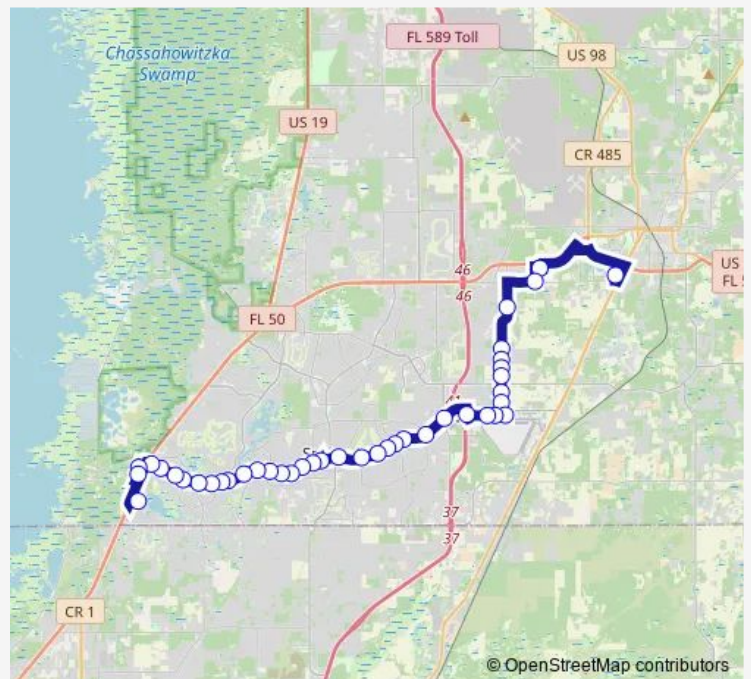

Direction
 US 41/Broad St. & Wal-Mart — Phsc - Spring Hill
 41 stops
[Open route schedule](#)

- US 41/Broad St. & Wal-Mart
- Medical Park Lane and Hospital Blvd.
- Lykes Dublin Rd and Wiscon Rd.
- California St. and Forzando Ave.
- California St.and Sandusky St.
- California St.and Daytona St.
- California St.and Putman St.
- California St.and Pensacola St.
- California St.and Between Nchs & Chocachatti ES Entrances
- California St.and HC School Bus Depot
- Flight Path Dr.and Aviation Loop Dr.
- Flight Path Dr.and 16081 Flight Path Ave
- Flight Path Dr.and Sam Pearson Way
- Aerial Wayand In front of Kohl's
- Spring Hill Dr.and Barclay Ave.
- Spring Hill Dr.and Coronado Dr. (1)
- Spring Hill Dr & Whitewood Ave.
- Spring Hill Dr.and Linden Dr.
- Spring Hill Dr.and Marble Ave.
- Spring Hill Dr.and Glenridge Dr.
- Spring Hill Dr.and Coronado Dr. (2)

Route schedule
 US 41/Broad St. & Wal-Mart — Phsc - Spring Hill

Monday	06:10-17:10
Tuesday	06:10-17:10
Wednesday	06:10-17:10
Thursday	06:10-17:10
Friday	06:10-17:10
Saturday	—
Sunday	—

Route info
 Direction: US 41/Broad St. & Wal-Mart
 Stops: 41
 Trip Duration: 0 hour 53 min

Sunday	—
--------	---

Route info

Direction: Phsc - Spring Hill

Stops: 42

Trip Duration: 0 hour 53 min

Spring Hill Dr and Whitewood Ave.

Spring Hill Dr and Coronado Dr. (2)

Spring Hill Dr and Anderson Snow Rd.

California St. and Across from Nchs and Chacachatti Es

California St. and Across from Pensacola St.

California St. and Across from Putman St.

California St. and Across from Daytona St.

California St. and Sandusky St.