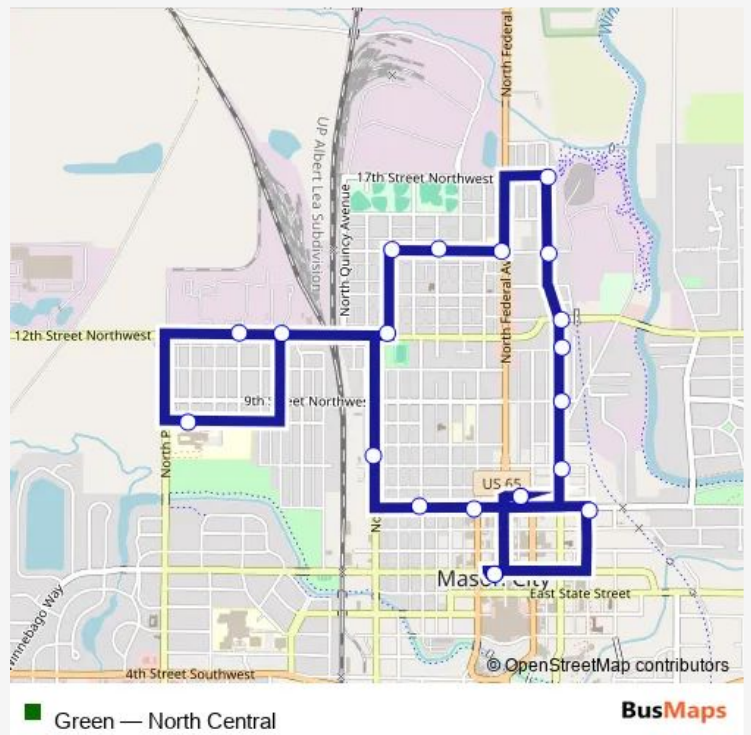

Bus Green North Central

[Go to website](#)

Direction
 Central Park — Central Park

21 stops

[Open route schedule](#)

- Central Park
- N Georgia Ave. and 4th St. Ne
- Fareway
- N Pennsylvania Ave. and 6th St. N
- N Pennsylvania Ave. and 9th St. N
- N Pennsylvania Ave. and 11th St. N
- N Pennsylvania Ave. and 13th St. N
- N Pennsylvania Ave. and 15th St. N (Gooch Park)
- N Pennsylvania Ave. and 17th St. Ne
- 15th St. NW and N Federal Ave.
- 15th St. NW and N Adams Ave.
- 15th St. NW and N Madison Ave.
- N Madison Ave. and 12th St. Nw
- 12th St. NW and N Harrison Ave.
- 12th St. NW and N Polk Ave. (Jell-o)
- N Fillmore Ave. and 8th St. NW (Hoover School)
- Community Kitchen
- N Jefferson Ave. and 4th St. Nw
- 4th St. NW and N Washington Ave.
- Fareway
- Central Park

Route schedule
 Central Park — Central Park

Monday	06:30-17:00
Tuesday	06:30-17:00
Wednesday	06:30-17:00
Thursday	06:30-17:00
Friday	06:30-17:00
Saturday	—
Sunday	—

Route info

Direction: Central Park

Stops: 21

Trip Duration: 0 hour 25 min

Green Bus time schedules and route maps are available in an offline PDF at busmaps.com. Use the busmaps.com website to see live bus times, train schedule or subway schedule, and step-by-step directions for all public transit in Mason City