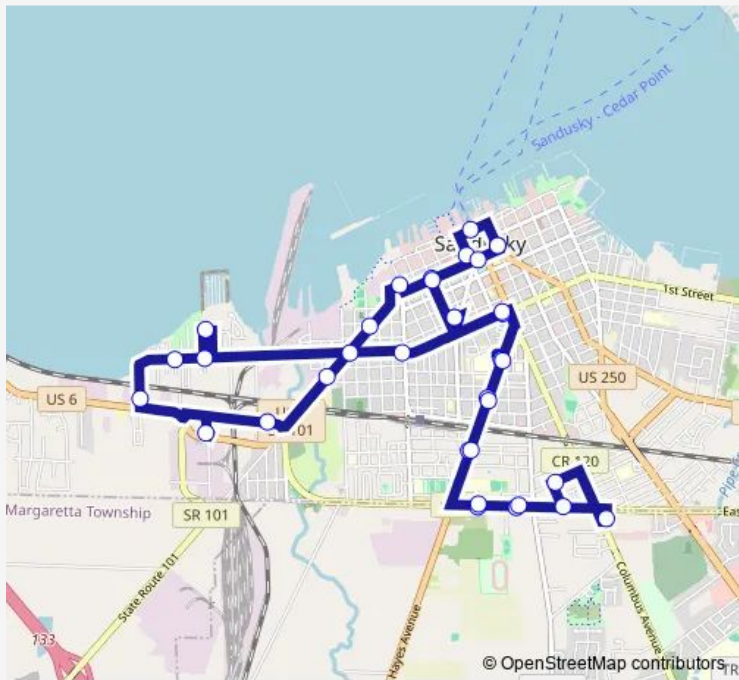

Direction
 Washington & Wayne — Washington & Wayne
 35 stops
[Open route schedule](#)

- Washington & Wayne
- Columbus & Water
- Jackson & Washington
- Washington & Lawrence
- Lincoln & Shelby
- Tiffin & Clinton
- Dick's Carry-Out Liquor
- K&K Plaza
- VOA/Crossroads
- Edgewater (Tofts)
- Monroe (Lions Park)
- Erie County Health Department
- Monroe & Superior
- Monroe & Tiffin
- Monroe & Camp
- Madison & Lawrence
- Monroe & Columbus
- Firelands Regional Medical Center
- Hayes & Osborne
- Hayes & Peirce
- Perkins Flowerama

Route schedule
 Washington & Wayne — Washington & Wayne

Monday	06:00-19:00
Tuesday	06:00-19:00
Wednesday	06:00-19:00
Thursday	06:00-19:00
Friday	06:00-19:00
Saturday	06:00-19:00
Sunday	—

Route info
 Direction: Washington & Wayne
 Stops: 35
 Trip Duration: 0 hour 59 min

Firelands Regional Medical Center

Columbus & Monroe

Madison & Lawrence

Washington & Lawrence

Washington (Boy with the Boot)

Washington & Wayne

Green Bus time schedules and route maps are available in an offline PDF at busmaps.com. Use the busmaps.com website to see live bus times, train schedule or subway schedule, and step-by-step directions for all public transit in Sandusky

The schedule is provided in the local timezone. Times with "(+1)" indicate departures on the next day.

PDF file created on 2025-02-26

2024 BusMaps.com - All Rights Reserved