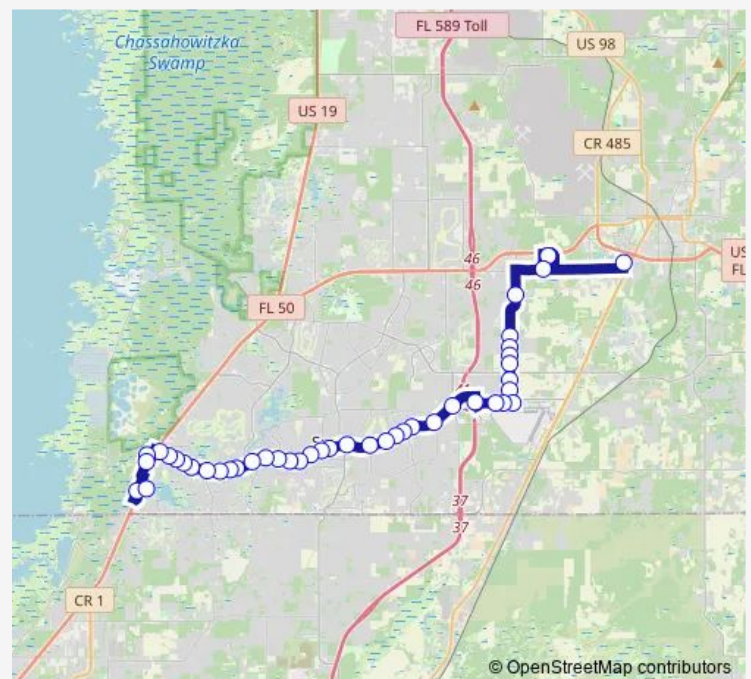

Flight Path Dr.and Aviation Loop Dr.

Flight Path Dr.and 16081 Flight Path Ave

Flight Path Dr.and Sam Pearson Way

Aerial Wayand In front of Kohl's

Spring Hill Dr.and Barclay Ave.

Spring Hill Dr.and Coronado Dr. (1)

Spring Hill Dr & Whitewood Ave.

Spring Hill Dr.and Linden Dr.

Spring Hill Dr.and Marble Ave.

Spring Hill Dr.and Glenridge Dr.

Spring Hill Dr.and Coronado Dr. (2)

### Route schedule

US 41/Broad St. & Wal-Mart — Phsc - Spring Hill

Monday 06:10-17:10

Tuesday 06:10-17:10

Wednesday 06:10-17:10

Thursday 06:10-17:10

Friday 06:10-17:10

Saturday —

### Route info

Direction: US 41/Broad St. & Wal-Mart

Stops: 43

Trip Duration: 0 hour 53 min

■ Green

Spring Hill Dr.and Abby Ave.

Spring Hill Dr and Maguire Ave.

Spring Hill Dr and Linden Dr.