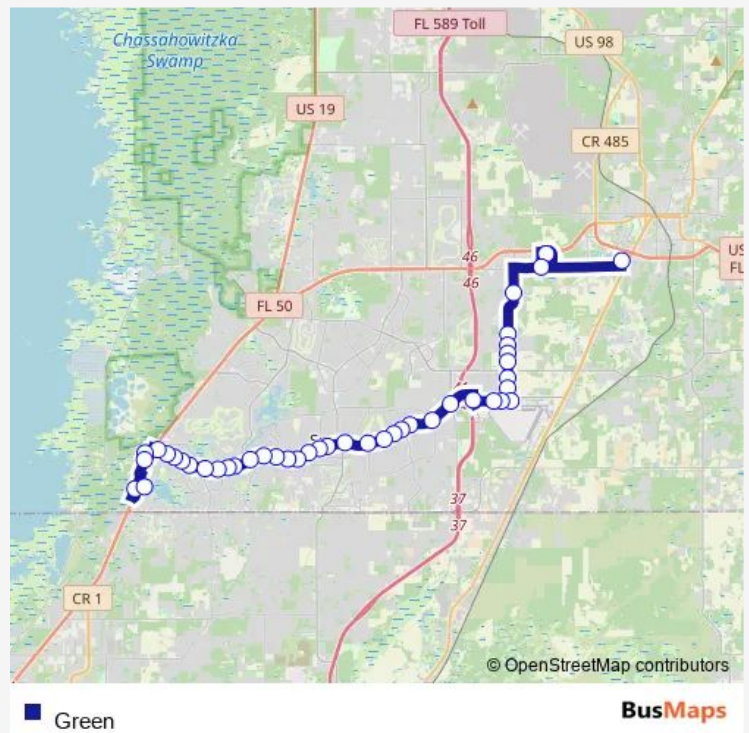

California St.and HC School Bus Depot

Flight Path Dr.and Aviation Loop Dr.

Flight Path Dr.and 16081 Flight Path Ave

Flight Path Dr.and Sam Pearson Way

Aerial Wayand In front of Kohl's

Spring Hill Dr.and Barclay Ave.

Spring Hill Dr.and Coronado Dr. (1)

Spring Hill Dr & Whitewood Ave.

Spring Hill Dr.and Linden Dr.

Spring Hill Dr.and Marble Ave.

Spring Hill Dr.and Glenridge Dr.

Spring Hill Dr.and Coronado Dr. (2)

Route schedule

US 41/Broad St. & Wal-Mart — Phsc - Spring Hill

Monday 06:10-17:10

Tuesday 06:10-17:10

Wednesday 06:10-17:10

Thursday 06:10-17:10

Friday 06:10-17:10

Saturday —

Sunday —

Route info

Direction: US 41/Broad St. & Wal-Mart

Stops: 43

Trip Duration: 0 hour 53 min

Spring Hill Dr.and Abby Ave.

Spring Hill Dr and Maguire Ave.

Spring Hill Dr and Linden Dr.

Spring Hill Dr and Bentley Ave