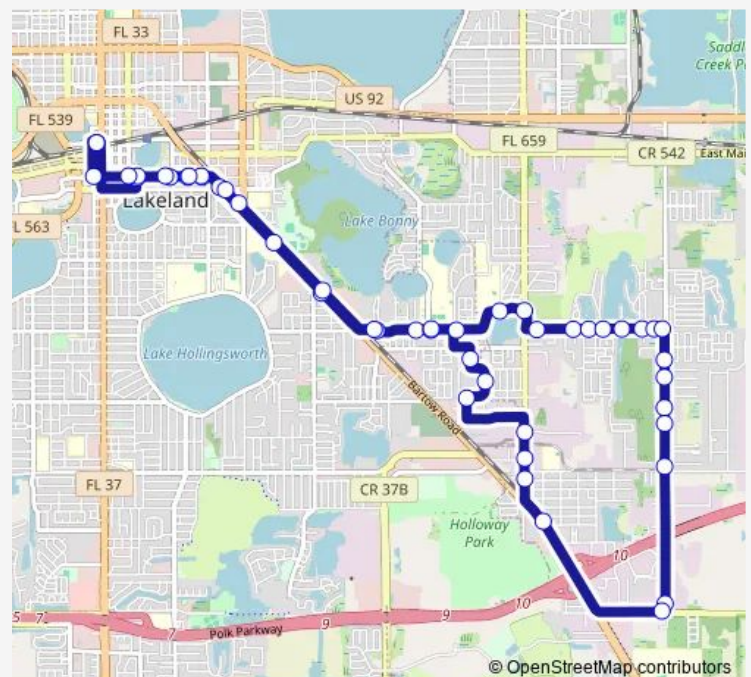

3305 Skyview Dr

Route schedule

Lkld Downtown Terminal — Lkld Downtown Terminal

Monday 06:15-17:15

Tuesday 06:15-17:15

Wednesday 06:15-17:15

Thursday 06:15-17:15

Friday 06:15-17:15

Saturday —

Sunday —

Route info

Direction: Lkld Downtown Terminal

Stops: 48

Trip Duration: 0 hour 50 min

Green — Green Line

Skyview Dr & Reynolds Rd

Reynolds Rd & Spock Ct

Reynolds Rd & Lisa Ln

Reynolds Rd & Peachtree Hill Rd

Reynolds Rd

Reynolds Rd & Maine Ave

Reynolds Rd & Winter Lake Rd

Winter Lake Rd & Reynolds Rd

Bartow Rd & Illinois Ave