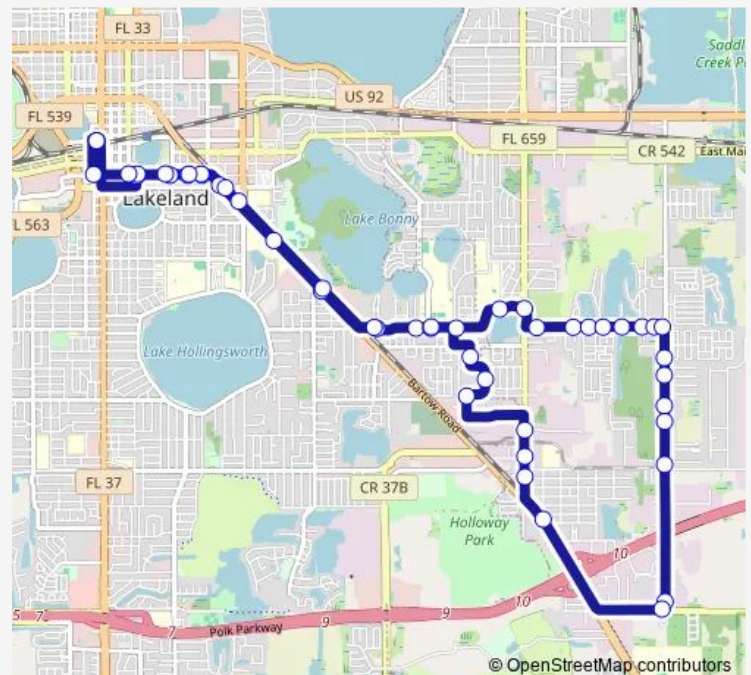

Skyview Dr & Skyview Cove

Skyview Dr & Peavy Ct

3305 Skyview Dr

Route schedule

Lkld Downtown Terminal — Lkld Downtown Terminal

Monday 06:15-17:15

Tuesday 06:15-17:15

Wednesday 06:15-17:15

Thursday 06:15-17:15

Friday 06:15-17:15

Saturday —

Sunday —

Route info

Direction: Lkld Downtown Terminal

Stops: 48

Trip Duration: 0 hour 50 min

Green — Green Line

Skyview Dr & Reynolds Rd

Reynolds Rd & Spock Ct

Reynolds Rd & Lisa Ln

Reynolds Rd & Peachtree Hill Rd

Reynolds Rd

Reynolds Rd & Maine Ave

Reynolds Rd & Winter Lake Rd