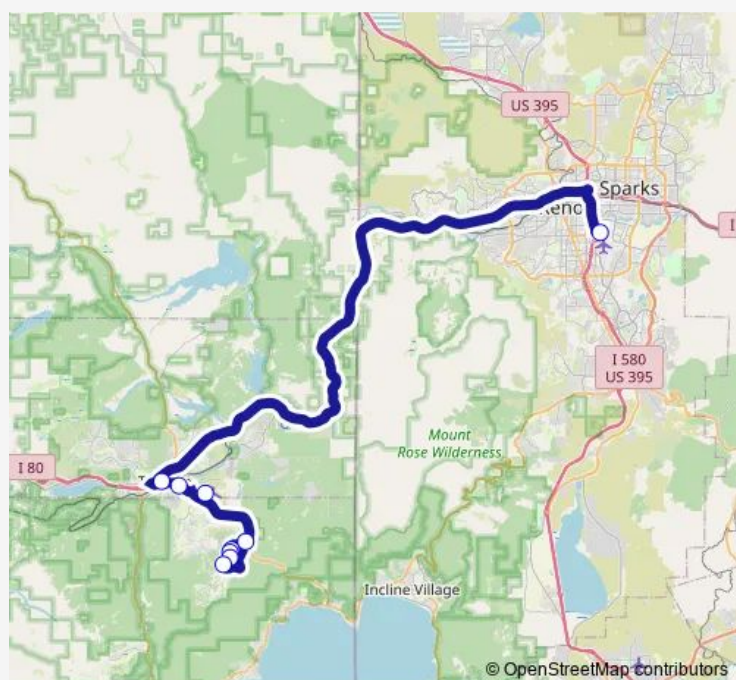

Cedar House Sports Hotel

Truckee Tahoe Airport

Northstar Resort - 100 Northstar Drive

Northstar Village Gate # 7

Tahoe Mountain Resort

Ritz Carlton Highlands Court

Sawmill Heights (Employee Housing)

Route schedule

Reno Tahoe International Airport — Sawmill Heights (Employee Housing)

Monday 10:00-14:45

Tuesday 10:00-14:45

Wednesday 10:00-14:45

Thursday 10:00-14:45

Friday 10:00-14:45

Saturday 10:00-14:45

Sunday 10:00-14:45

Route info

Direction: Reno Tahoe International Airport

Stops: 9

Trip Duration: 1 hour 0 min

Green — Truckee, Northstar

Direction

Sawmill Heights (Employee Housing) — Reno Tahoe International Airport

9 stops

[Open route schedule](#)

Sawmill Heights (Employee Housing)

Ritz Carlton Highlands Court

Northstar Village Gate # 7

Tahoe Mountain Resort

Northstar Resort - 100 Northstar Drive

Truckee Tahoe Airport

Cedar House Sports Hotel