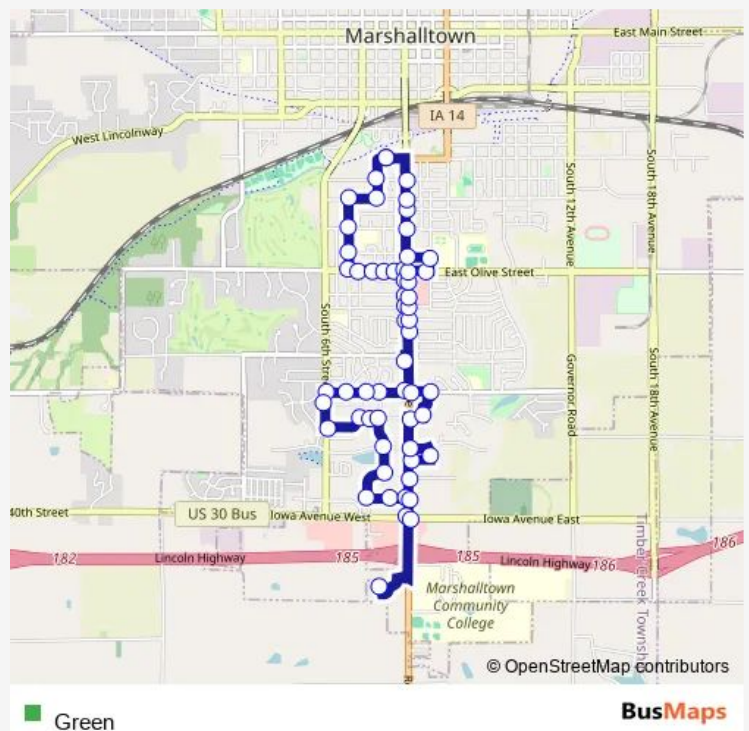

W. Olive St./S. Center St.

Crestview Dr./S. Center St.

Edgeland Dr./S. Center St.

W. Meadow Ln/S. Center St.

Santa Barbara Dr./S. Center St.

Westwood Dr./Frontage Rd.

Pizza Ranch

S. 2nd St./W. Southridge Rd

Wakefield Dr./W. Southridge Rd

Wauconda Rd./W. Southridge Rd

Route schedule

Marshalltown Arts & Civic Center (Macc) — Marshalltown Arts & Civic Center (Macc)

Monday 08:30-16:30

Tuesday 08:30-16:30

Wednesday 08:30-16:30

Thursday 08:30-16:30

Friday 08:30-16:30

Saturday —

Sunday —

Route info

Direction: Marshalltown Arts & Civic Center (Macc)

Stops: 58

Trip Duration: 0 hour 30 min

S. 6th St./W. Southridge Rd

S. 6th St./Richard Ln

S. 6th St./Nicholas Dr.

Unity Point

Odd Fellows Apartments

S. 2nd St./Nicholas Dr.

S. 2nd St./W. Merle Hibbs Blvd

S. 2nd St.