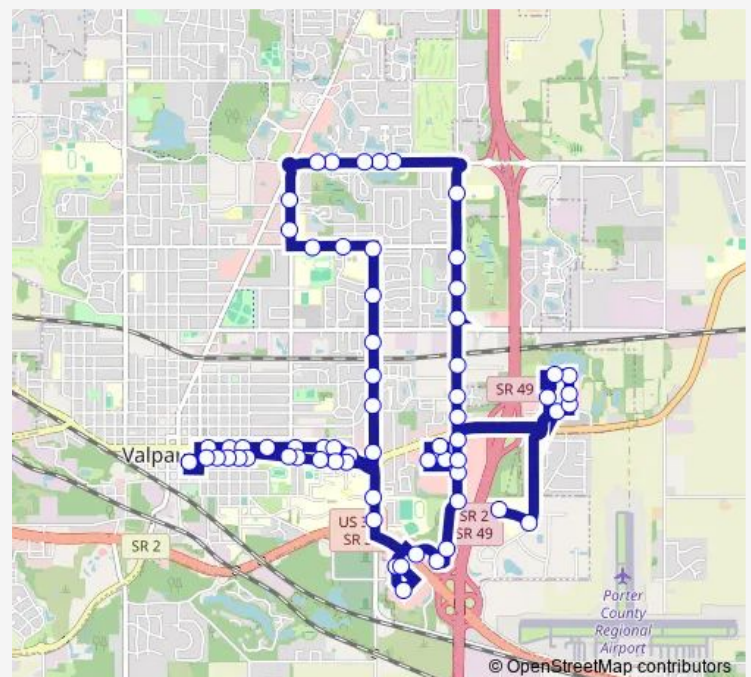

Speedway

Dollar Tree

2400 Motherland Dr (Walmart)

Chase Bank

The Market

Hampton Inn

Holiday Inn Express

Silhavy & Boilermaker

Menards

Barnes & Noble

Mcdonalds

Route schedule

Michigan & Indiana (Transfer Point) — Michigan & Indiana (Transfer Point)

Monday 06:15-19:15

Tuesday 06:15-19:15

Wednesday 06:15-19:15

Thursday 06:15-19:15

Friday 06:15-19:15

Saturday 06:15-19:15

Sunday 09:15-16:15

Route info

Direction: Michigan & Indiana (Transfer Point)

Stops: 65

Trip Duration: 1 hour 0 min

Green — V-Line Green Route

Target

TGI Fridays

Aldi

Ivy Tech Community College

Eastporte Center Drive

Home Goods

Hobby Lobby