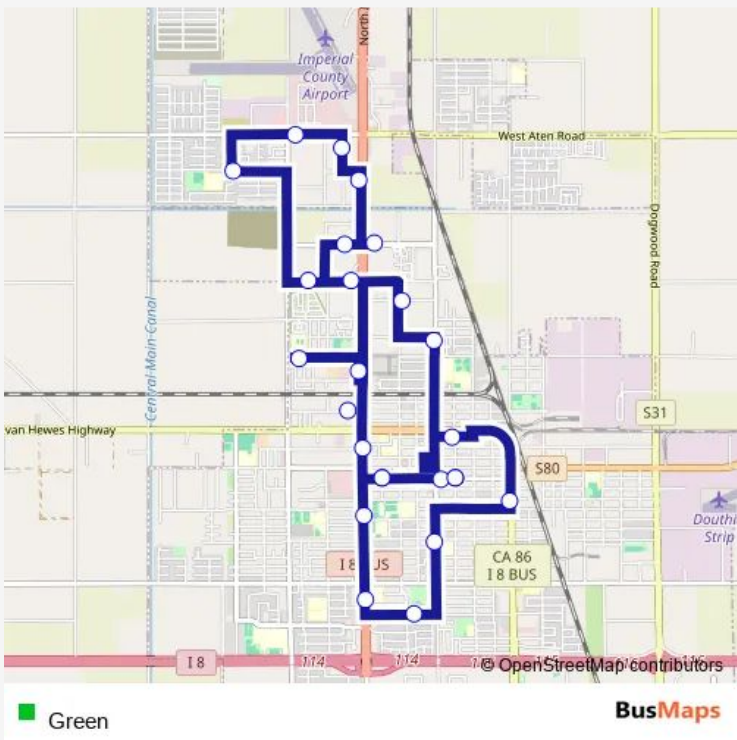

Direction
 State Street/7th Street — State Street/7th Street
 25 stops
[Open route schedule](#)

- State Street/7th Street
- State Street/8th Street
- State Street/14th Street
- Imperial Avenue/Commercial Avenue
- Vons
- 18th Street/Villa Avenue
- Frontage Road/Scott Avenue
- Bradshaw Road/La Brucherie Road
- Joshua Tree/Bouganvillea Street
- La Brucherie Road/Aten Road
- Myrtle
- Theater
- Social Security Office
- Food 4 Less
- Imperial Avenue/Bradshaw Road
- 12th/El Dorado
- 8th/Pico
- 7th/Park
- 4th Street/Brighton Avenue
- 8th/Hamilton
- Aurora Drive/Cypress Drive

Route schedule
 State Street/7th Street — State Street/7th Street

Monday	07:10-16:35
Tuesday	07:10-16:35
Wednesday	07:10-16:35
Thursday	07:10-16:35
Friday	07:10-16:35
Saturday	—
Sunday	—

Route info
 Direction: State Street/7th Street
 Stops: 25
 Trip Duration: 0 hour 58 min

El Centro Regional Medical Center

Central High School

State Street/14th Street

State Street/7th Street

Green Bus time schedules and route maps are available in an offline PDF at busmaps.com. Use the busmaps.com website to see live bus times, train schedule or subway schedule, and step-by-step directions for all public transit in El Centro

The schedule is provided in the local timezone. Times with "(+1)" indicate departures on the next day.

PDF file created on 2025-01-16

2024 BusMaps.com - All Rights Reserved