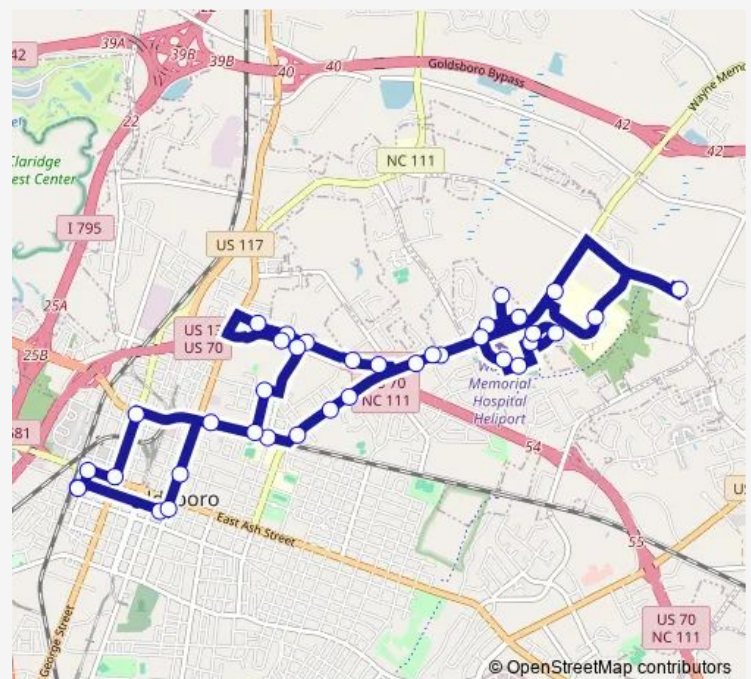

### Direction

Transfer Center — Transfer Center

37 stops

[Open route schedule](#)

Transfer Center

Mulberry @ Dav

Williams @ Post Office

Williams @ Fordham House

### Route schedule

Transfer Center — Transfer Center

Monday 05:30-17:30

Tuesday 05:30-17:30

Wednesday 05:30-17:30

Thursday 05:30-17:30

Friday 05:30-17:30

Saturday 09:30-17:30

### Route info

Direction: Transfer Center

Stops: 37

Trip Duration: 0 hour 55 min

Green — Green Route

Medical Office @ Wayne Memorial

Wayne Memorial @ Southern Bank

Eleventh @ Taco Bell