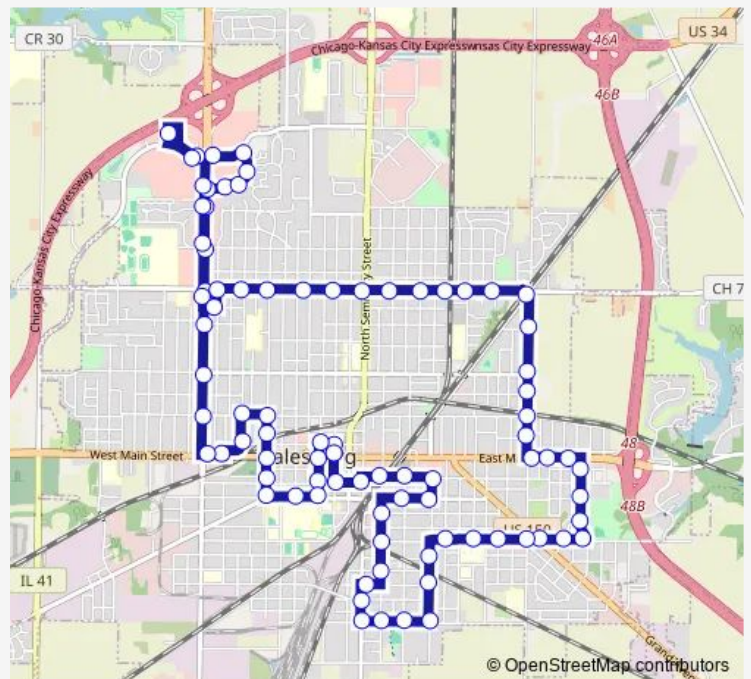

Bus Green 2 Green Central

[Go to website](#)

Direction
 N Prairie St and E Main St — N Prairie St and E Main St
 85 stops
[Open route schedule](#)

- N Prairie St and E Main St
- N Prairie St and E Ferris St
- E Ferris St and N Cherry St
- S Cherry St and E Main St
- S Cherry St and E Tompkins St
- S Cherry St and E South St
- W South St and S Cedar St
- S Academy St and W South St
- Moon Towers
- S Academy St and W Main St
- N Academy St and Ferris Pl
- N Academy St and W North St
- W North St and Maple Ave
- W Ferris St and Maple Ave
- W Main St and Garfield Ave
- W Main St and N Henderson St
- N Henderson St and W North St
- N Henderson St and W Losey St
- N Henderson St and Harvey St
- N Henderson St and W Fremont St
- N Henderson St and W Dayton St

Route schedule
 N Prairie St and E Main St — N Prairie St and E Main St

Monday	07:00-17:00
Tuesday	07:00-17:00
Wednesday	07:00-17:00
Thursday	07:00-17:00
Friday	07:00-17:00
Saturday	07:00-17:00
Sunday	—

Route info
 Direction: N Prairie St and E Main St
 Stops: 85
 Trip Duration: 1 hour 0 min

Green — 2 Green Central **BusMaps**

N Henderson St and Park View Rd

Home Blvd and N Henderson St

Hy-Vee / Home Blvd

Salvation Army Family Store

Home Blvd and Bedi Ave

Home Blvd and W Carl Sandburg Dr

W Carl Sandburg Dr and National Blvd

W Carl Sandburg Dr and Centel Dr

Target

W Carl Sandburg Dr and Centel Dr

N Henderson St and Home Blvd