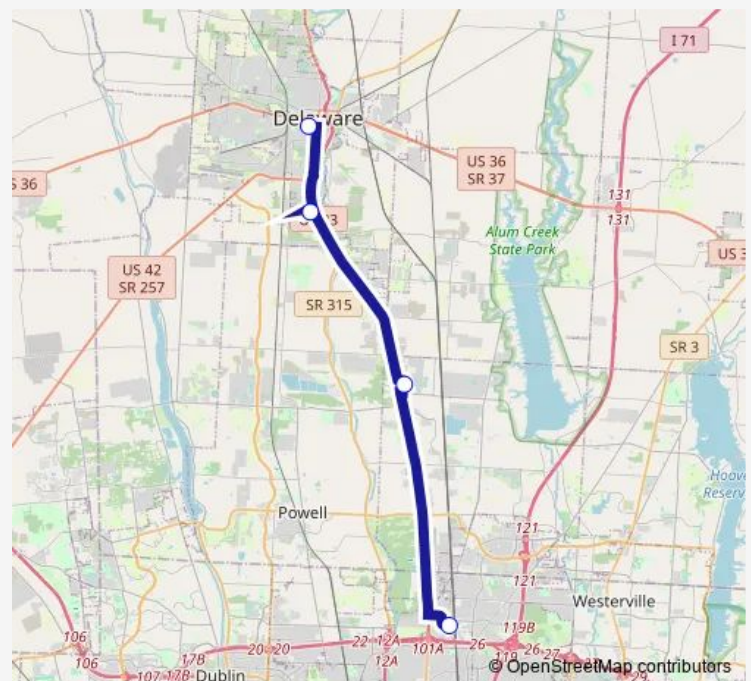

### Direction

Crosswoods Park-n-Ride Cota transfer point — Data Hub-End-Park Ave.

4 stops

[Open route schedule](#)

Crosswoods Park-n-Ride Cota transfer point

Kroger Marketplace Lewis Center

Kroger Delaware Plaza

### Route schedule

Crosswoods Park-n-Ride Cota transfer point — Data Hub-End-Park Ave.

Monday	04:20-18:27
Tuesday	04:20-18:27
Wednesday	04:20-18:27
Thursday	04:20-18:27
Friday	04:20-18:27
Saturday	—
Sunday	—

### Route info

Direction: Crosswoods Park-n-Ride Cota transfer point

Stops: 4

Trip Duration: 0 hour 31 min

Green — Route 2018

### Direction

Crosswoods Park-n-Ride Cota transfer point — Data Hub-End-Park Ave.

9 stops

[Open route schedule](#)

Crosswoods Park-n-Ride Cota transfer point

Enterprise Dr. @ Green Meadows Dr. S. (2)

Enterprise Dr @ Green Meadows (1)