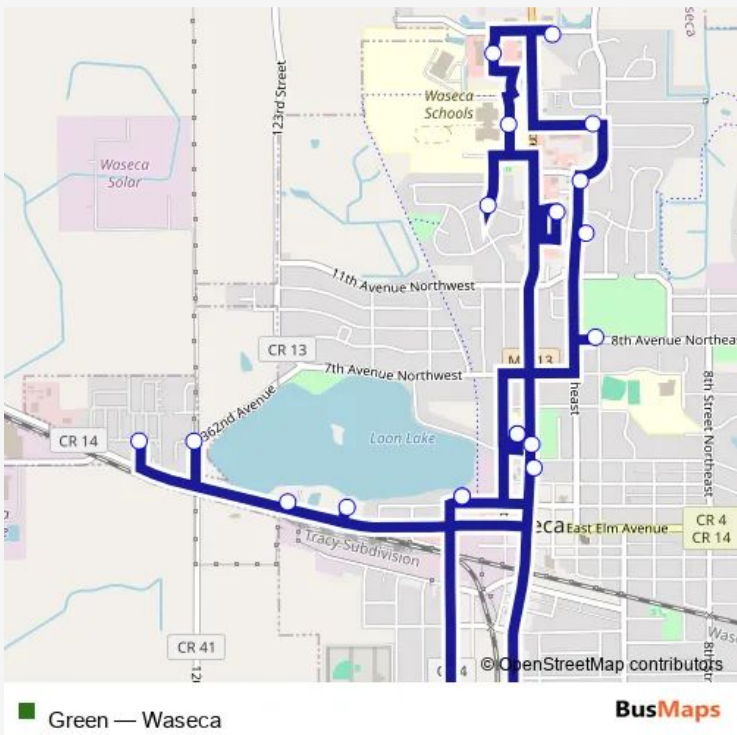

**Direction**  
 Minnesota Valley Action Council — Minnesota Valley Action Council

21 stops

[Open route schedule](#)

- Minnesota Valley Action Council
- Maple Terrace
- Senior Center
- Library
- Mayo Health Center
- Waseca Fairgrounds Lot
- Real Life
- Northridge
- 17th Ave Apartments / Wendon Corner
- Colony Court (North Door)
- Walmart
- High School (Main Door)
- Summit on Second
- Bomgaars
- Mayo Health Center
- Maple Terrace
- Latham Place
- Waseca Co. DHS/Public Health
- Charter Oaks
- Vista Villa
- Minnesota Valley Action Council

**Route schedule**  
 Minnesota Valley Action Council — Minnesota Valley Action Council

Monday	07:01-16:01
Tuesday	07:01-16:01
Wednesday	07:01-16:01
Thursday	07:01-16:01
Friday	07:01-16:01
Saturday	—
Sunday	—

**Route info**

Direction: Minnesota Valley Action Council

Stops: 21

Trip Duration: 1 hour 0 min

Green Bus time schedules and route maps are available in an offline PDF at [busmaps.com](https://busmaps.com). Use the [busmaps.com](https://busmaps.com) website to see live bus times, train schedule or subway schedule, and step-by-step directions for all public transit in