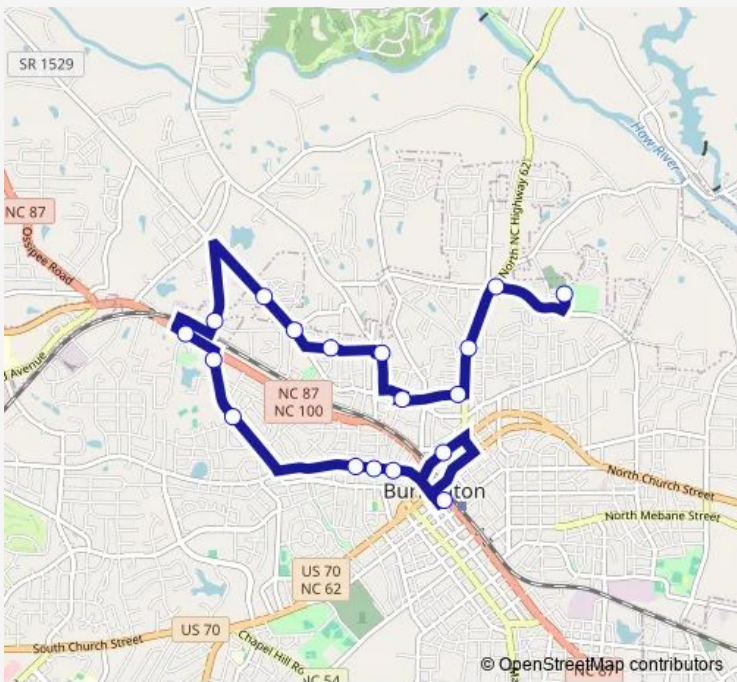

Bus Green 4 Green

[Go to website](#)

Direction
 North Park Library Green/Purple Line Transfer — Worth Street Transfer Hub/Burlington Downtown
 18 stops
[Open route schedule](#)

- North Park Library Green/Purple Line Transfer
- Rauhut Street @Sharpe Family Dollar (Inbound)
- Rauhut St @ Key St (Robinson Park) (inbound)
- Hatch Street @ Ray Street (inbound)
- Hatch Street @ Logan Street (inbound)
- Tillman Street @ Lakeside Apts. (inbound)
- Elm Street @ Chestnut Street (inbound)
- Durham Street @ Cadiz Street (inbound)
- Durham @ James Dr (Inbound)
- Glen Raven (inbound)
- W.Webb Ave @ Lakeview Ave (inbound)
- W. Davis Street @ Food Lion (inbound)
- W. Davis St @ Garfield Road (inbound)
- W. Front Street @ Trollinger St. (inbound)
- Front St @ Peele St (inbound)
- Tarpley Street (inbound)
- N. Fisher Street @ Trade Street
- Worth Street Transfer Hub/Burlington Downtown

Route info
 Direction: North Park Library Green/Purple Line Transfer
 Stops: 18
 Trip Duration: 0 hour 34 min

Direction

Worth Street Transfer Hub/Burlington Downtown — North Park Library Green/Purple Line Transfer

21 stops

[Open route schedule](#)

Worth Street Transfer Hub/Burlington Downtown

N. Fisher Street @ Trade Street

Front St @ Tarpley Street (outbound)

Front St @ Peele St (outbound)

W. Front Street @ Trollinger St. (outbound)

Direction: Worth Street Transfer Hub/Burlington Downtown

Stops: 21

Trip Duration: 0 hour 41 min

Green Bus time schedules and route maps are available in an offline PDF at busmaps.com. Use the busmaps.com website to see live bus times, train schedule or subway schedule, and step-by-step directions for all public transit in Graham