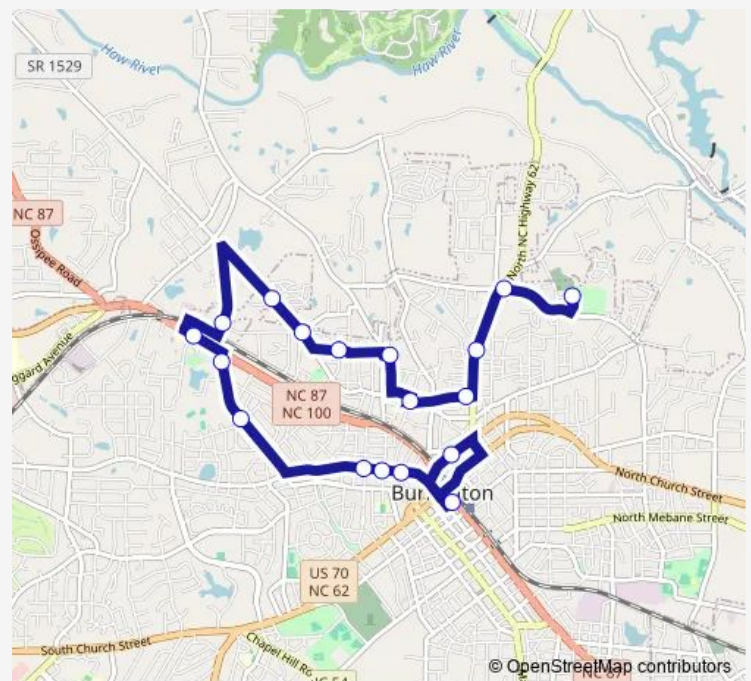

Durham @ James Dr (Inbound)

Glen Raven (inbound)

W.Webb Ave @ Lakeview Ave (inbound)

W. Davis Street @ Food Lion (inbound)

W. Davis St @ Garfield Road (inbound)

W. Front Street @ Trollinger St. (inbound)

Front St @ Peele St (inbound)

Tarpley Street (inbound)

N. Fisher Street @ Trade Street

Worth Street Transfer Hub/Burlington Downtown

### Route schedule

North Park Library Green/Purple Line Transfer — Worth Street Transfer Hub/Burlington Downtown

Monday	05:35-20:50
Tuesday	05:35-20:50
Wednesday	05:35-20:50
Thursday	05:35-20:50
Friday	05:35-20:50
Saturday	10:15-17:50
Sunday	—

### Route info

Direction: North Park Library Green/Purple Line Transfer

Stops: 18

Trip Duration: 0 hour 34 min

Green — 4 Green