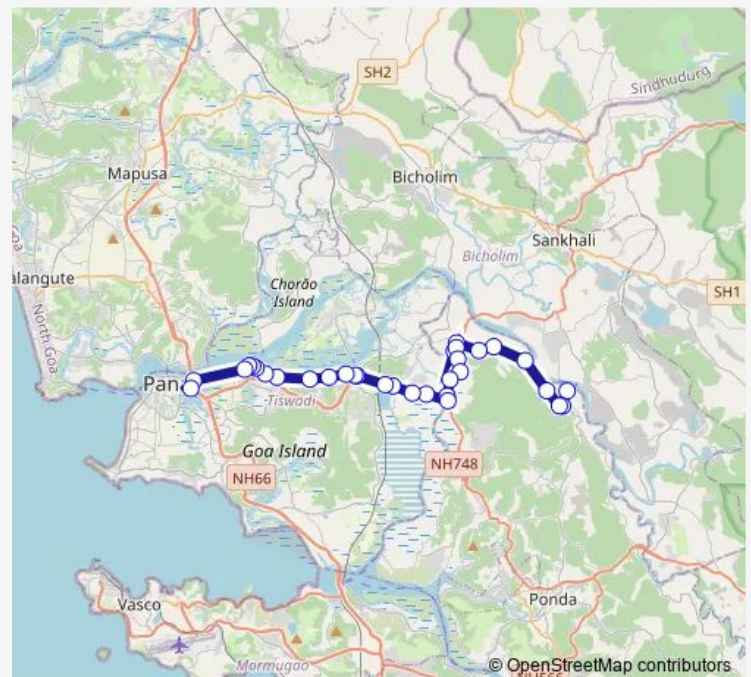

■ PVT-Pnj38 — Panaji - Verem via Marcel

BusMaps

Tivre Pump

Orgao

Marcela Theatre

Marcel KTC Bus Stand

Tamsule

Betki Hospital

Friday 06:20-19:30

Saturday 06:20-19:30

Sunday 06:20-19:30

Route info

Direction: Volvoi

Stops: 32

Trip Duration: 0 hour 40 min

Ribandar Police Sation