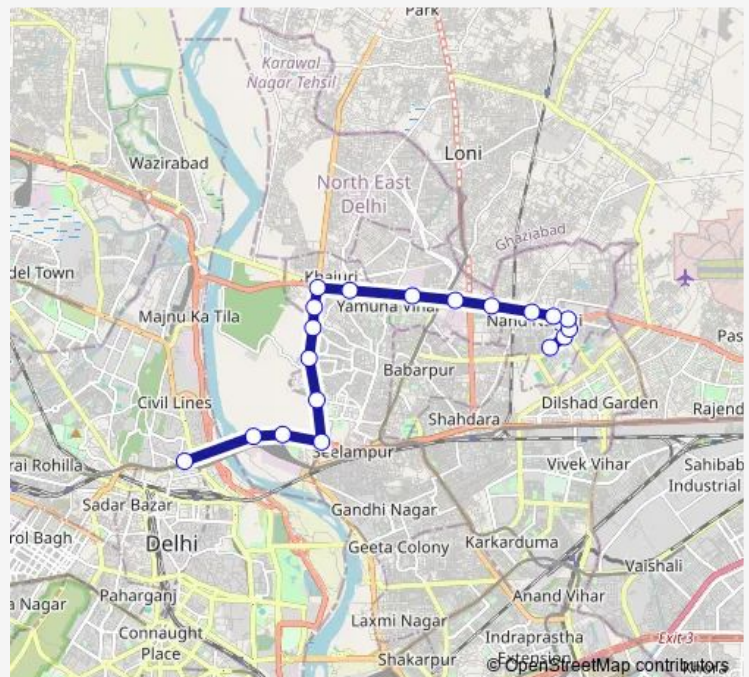

Saturday 05:47-19:52

Sunday 05:47-19:52

Route info

Direction: Nand Nagari Terminal

Stops: 19

Trip Duration: 0 hour 53 min

216bdown

216bdown Bus time schedules and route maps are available in an offline PDF at busmaps.com. Use the busmaps.com website to see live bus times, train schedule or subway schedule, and step-by-step directions for all public transit in Delhi