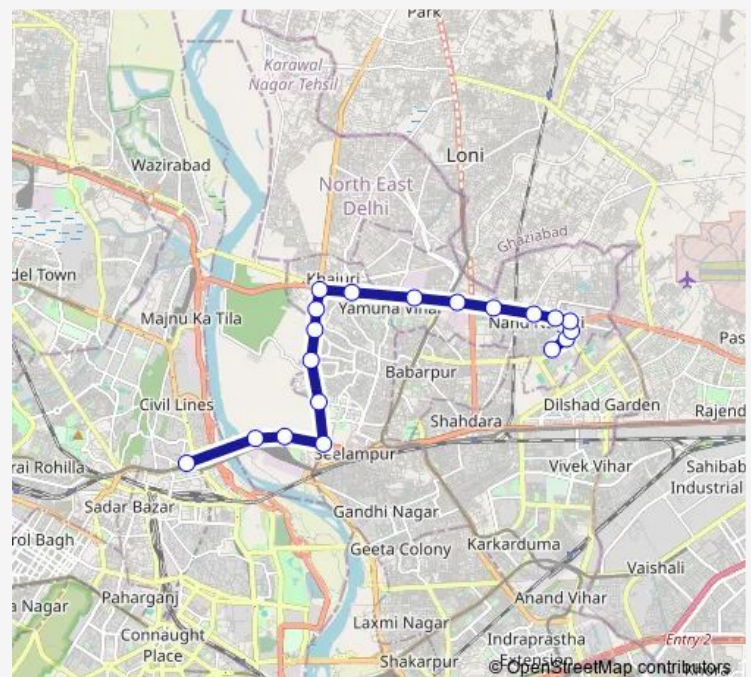

Isbt Nityanand Marg

Route schedule

Nand Nagari Terminal — Isbt Nityanand Marg

Monday 05:47-19:52

Tuesday 05:47-19:52

Wednesday 05:47-19:52

Thursday 05:47-19:52

Friday 05:47-19:52

Saturday 05:47-19:52

Sunday 05:47-19:52

Route info

Direction: Nand Nagari Terminal

Stops: 19

Trip Duration: 0 hour 53 min

216bdown

216bdown Bus time schedules and route maps are available in an offline PDF at busmaps.com. Use the busmaps.com website to see live bus times, train schedule or subway schedule, and step-by-step directions for all public transit in Delhi