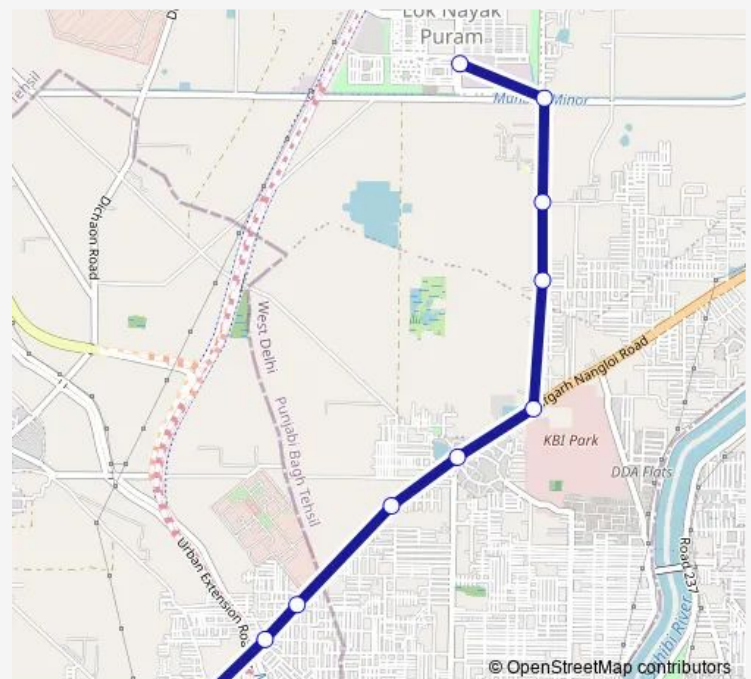

### Direction

Loknaya Puram — Dichau Kalan Depot

10 stops

[Open route schedule](#)

Loknaya Puram

Bakkarwala Village Crossing

Bakkarwala School

Chanchal Park Part 1

Bakkarwala Crossing

Baprola Village

Baprola School

Airforce Station (Banicamp)

Jai Vihar

Dichau Kalan Depot

### Route schedule

Loknaya Puram — Dichau Kalan Depot

Monday 06:04-19:31

Tuesday 06:04-19:31

Wednesday 06:04-19:31

Thursday 06:04-19:31

Friday 06:04-19:31

Saturday 06:04-19:31

### Route info

Direction: Loknaya Puram

Stops: 10

Trip Duration: 0 hour 18 min

■ 998astlup2

BusMaps

998astlup2 Bus time schedules and route maps are available in an offline PDF at [busmaps.com](https://busmaps.com). Use the [busmaps.com](https://busmaps.com) website to see live bus times, train schedule or subway schedule, and step-by-step directions for all public transit in New Delhi