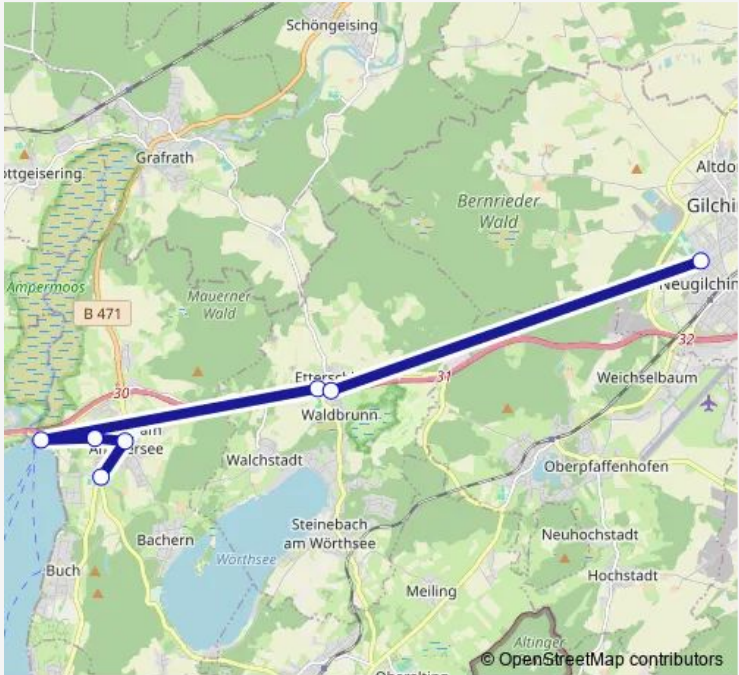

Regional Bus Service 921V Buch am Ammersee - Inning -
Etterschlag - Gilching, Gymnasium

[Go to website](#)

Direction
 Gilching, Gymnasium — Inning, Marktplatz
 9 stops
[Open route schedule](#)

- Gilching, Gymnasium
- Oberpfaffenhofen, DLR
- Weßling
- Weßling, Max-Doerner-Weg
- Etterschlag, Etterschlag Süd
- Etterschlag, Am Anger
- Stegen
- Inning, Landsberger Straße
- Inning, Marktplatz

Route schedule
 Gilching, Gymnasium — Inning, Marktplatz

Monday	13:14
Tuesday	13:14
Wednesday	13:14
Thursday	13:14
Friday	13:14
Saturday	—
Sunday	—

Route info
 Direction: Gilching, Gymnasium
 Stops: 9
 Trip Duration: 0 hour 32 min

Wednesday 07:15-07:21

Thursday 07:15-07:21

Friday 07:15-07:21

Saturday —

Sunday —

Route info

Direction: Inning, Obermühle

Stops: 7

Monday 13:14

Tuesday 13:14

Wednesday 13:14

Thursday 13:14

Friday 13:14

Saturday —

Sunday —

Route info