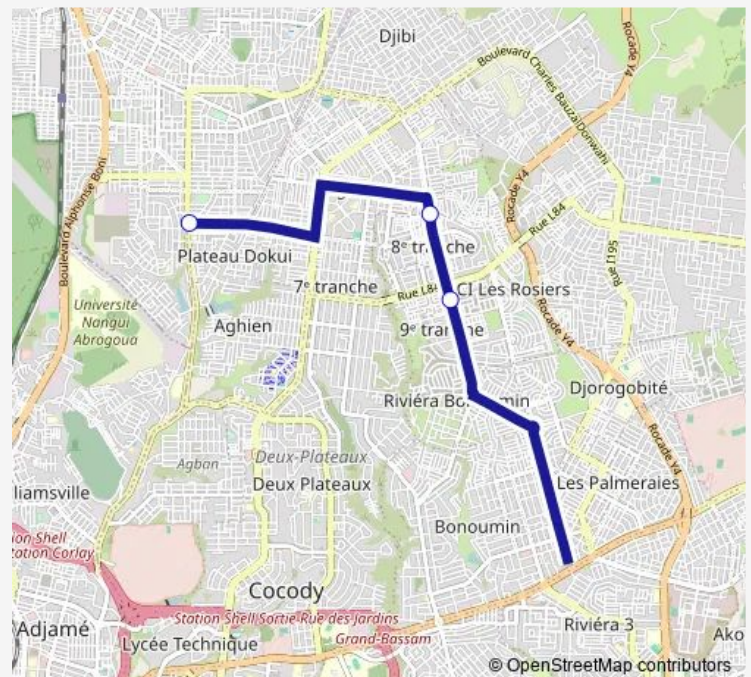

Bus woro woro : Palmeraie ↔ Mahou/Azur

[Go to website](#)

Direction

Azur Mobile — Warren Palmeraie

7 stops

[Open route schedule](#)

Azur Mobile

22e Arrondissement

Pharmacie Les Lauréats

Marché

CIE 8e Tranche Djibi

Pharmacie Ste Béatrice

Warren Palmeraie

Route schedule

Azur Mobile — Warren Palmeraie

| | |
|-----------|-------|
| Monday | 06:00 |
| Tuesday | 06:00 |
| Wednesday | 06:00 |
| Thursday | 06:00 |
| Friday | 06:00 |
| Saturday | 06:00 |
| Sunday | 06:00 |

Route info

Direction: Azur Mobile

Stops: 7

Trip Duration: 0 hour 39 min

woro woro : Palmeraie ↔ Mahou/Azur

Direction

Pharmacie Bien Être — Azur Mobile

3 stops

Route info

Direction: Pharmacie Bien Être

Stops: 3

Trip Duration: 0 hour 30 min

Bus time schedules and route maps are available in an offline PDF at busmaps.com. Use the busmaps.com website to see live bus times, train schedule or subway schedule, and step-by-step directions for all public transit in Abidjan