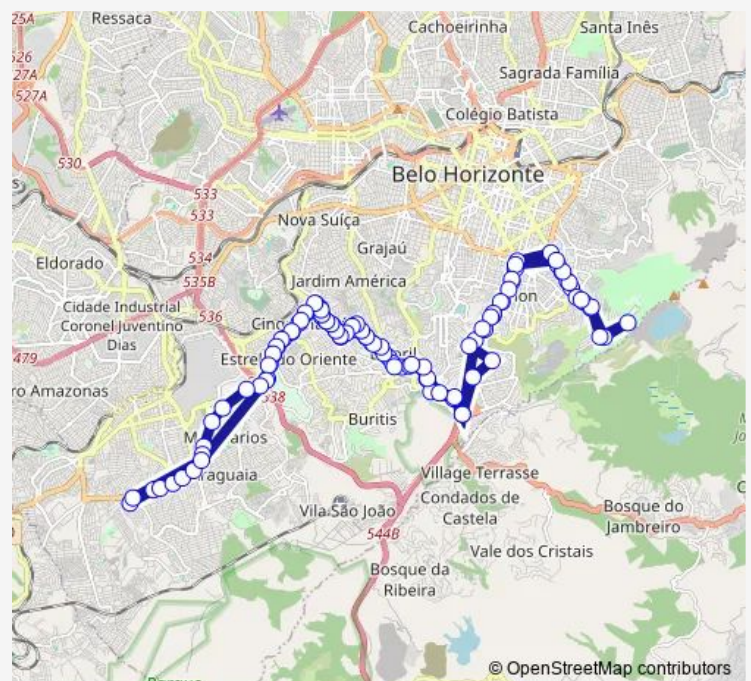

Wednesday —

Thursday —

Friday —

Saturday —

Sunday

05:50-17:54

Route info

Direction: Rua Jose Furtado Nunes 120

Stops: 108

Trip Duration: 3 hour 28 min

3052 — Estacao Diamante/Bh Shopping-Via Havai (Via Parque Das Mangabeiras)

Rua Jose Jorge Fonte Boa 326

Rua Jose Jorge Fonte Boa 362

Rua Jose Jorge Fonte Boa 430

Rua Mario Coutinho 66