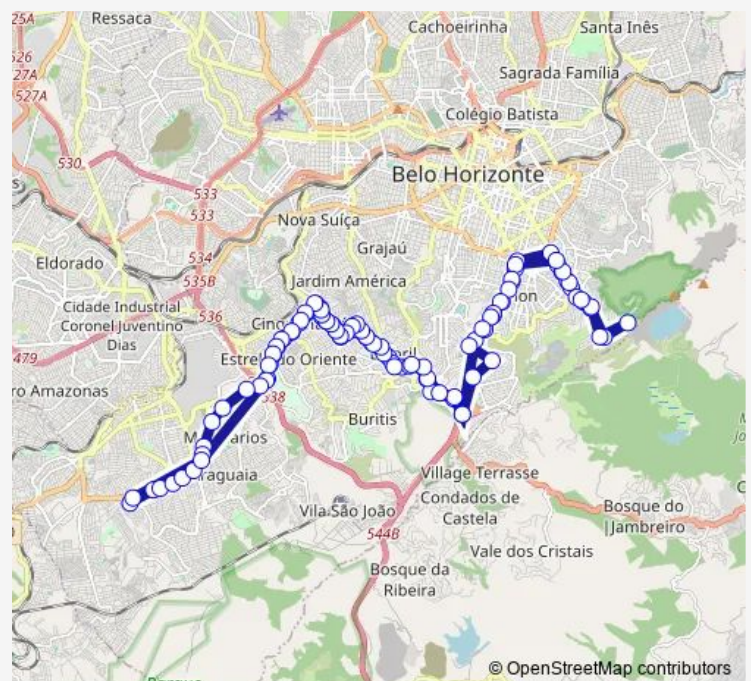

### Route schedule

Rua Jose Furtado Nunes 120 — Ave Joao Rolla Filho 50

Monday —

Tuesday —

Wednesday —

Thursday —

Friday —

Saturday —

### Route info

Direction: Rua Jose Furtado Nunes 120

Stops: 108

Trip Duration: 3 hour 28 min

3052 — Estacao Diamante/Bh Shopping-Via Havai (Via Parque Das Mangabeiras)

Rua Jose Jorge Fonte Boa 326

Rua Jose Jorge Fonte Boa 362