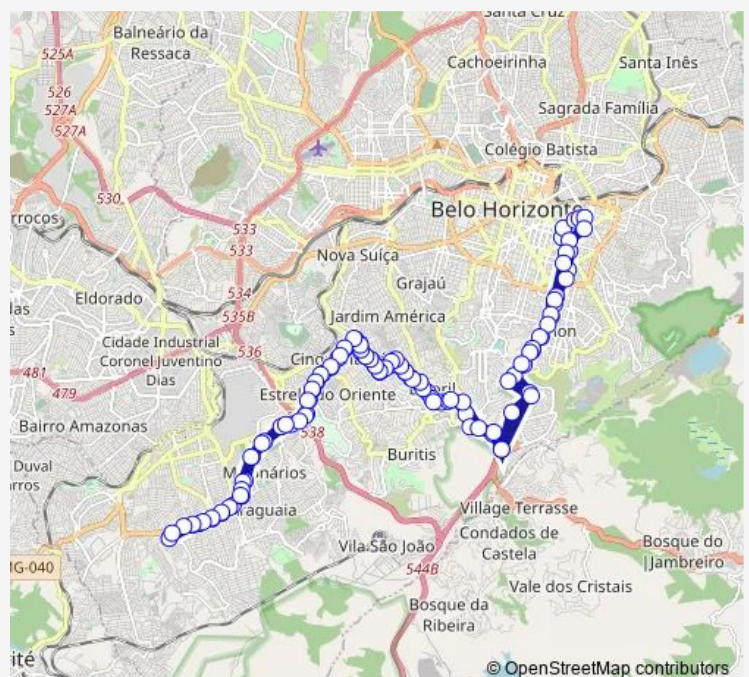

### Route schedule

Rua Jose Furtado Nunes 120 — Ave Joao Rolla Filho 50

Monday —

Tuesday —

Wednesday —

Thursday —

Friday —

Saturday —

### Route info

Direction: Rua Jose Furtado Nunes 120

Stops: 116

Trip Duration: 2 hour 48 min

3052 — Estacao Diamante/Bh Shopping-Via Havai ( Hospitais Via Havai- Domingo)

Rua Maria Beatriz 280

Rua Maria Beatriz 560