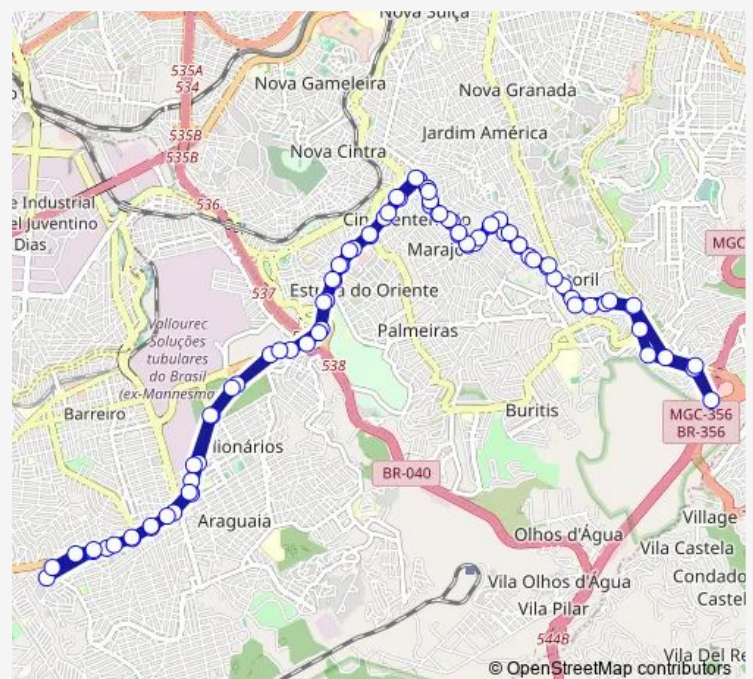

### Direction

Rua Jose Furtado Nunes 120 — Ave Joao Rolla Filho 50

89 stops

[Open route schedule](#)

Rua Jose Furtado Nunes 120

Ave Waldyr Soeiro Emrich 300

Ave Waldyr Soeiro Emrich 3855

Ave Waldyr Soeiro Emrich 3515

### Route schedule

Rua Jose Furtado Nunes 120 — Ave Joao Rolla Filho 50

Monday 04:38-23:40

Tuesday 04:38-23:40

Wednesday 04:38-23:40

Thursday 04:38-23:40

Friday 04:38-23:40

Saturday —

### Route info

Direction: Rua Jose Furtado Nunes 120

Stops: 89

Trip Duration: 1 hour 55 min

■ 3052 — Estacao Diamante/Bh Shopping-Via Havai (Principal)

BusMaps

Rua Maria Beatriz 280

Rua Maria Beatriz 560