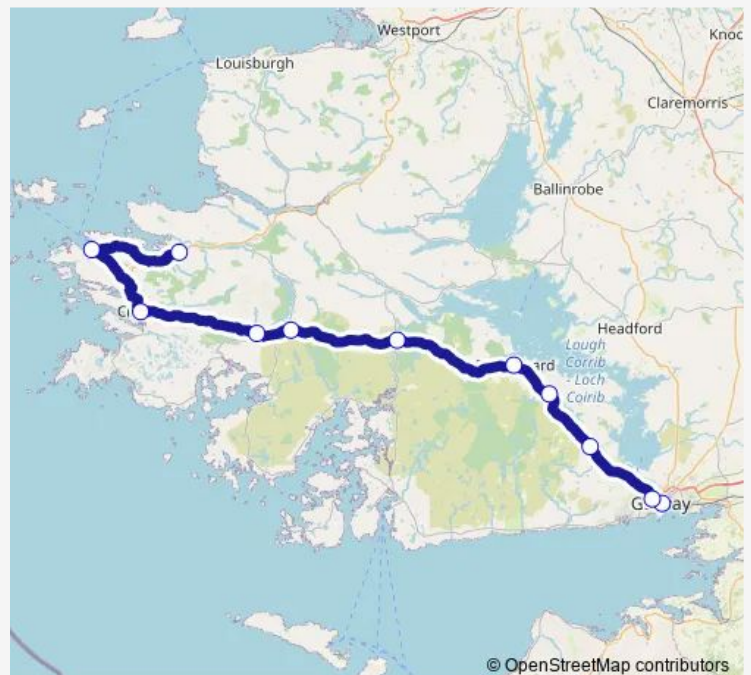

### Route info

Direction: Cleggan

Stops: 11

Trip Duration: 2 hour 45 min

© OpenStreetMap contributors

923 — Galway City, Coach Station (Fairgreen Rd) - Olivers

BusMaps