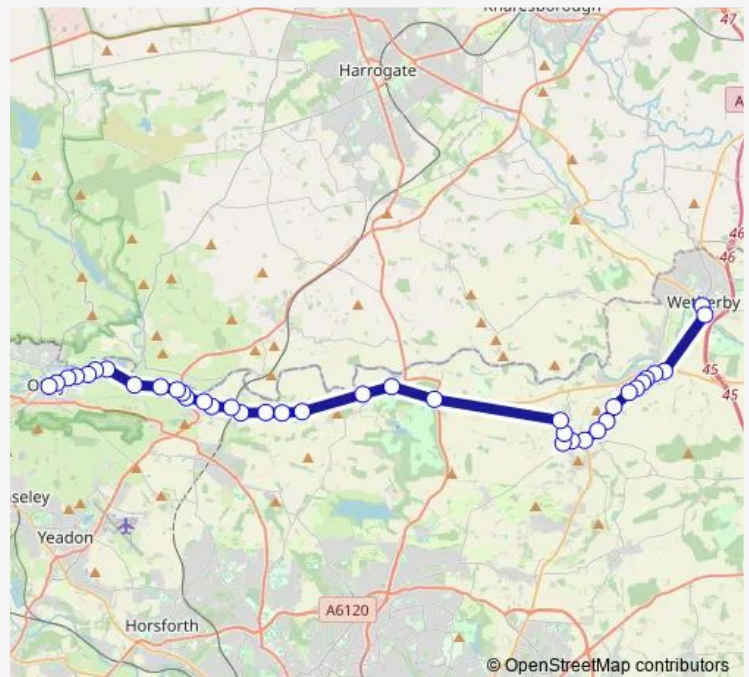

Thursday 09:30-14:00

Friday 09:30-14:00

Saturday —

Sunday —

Route info

Direction: Wetherby Bus Stn A

Stops: 38

Trip Duration: 0 hour 35 min