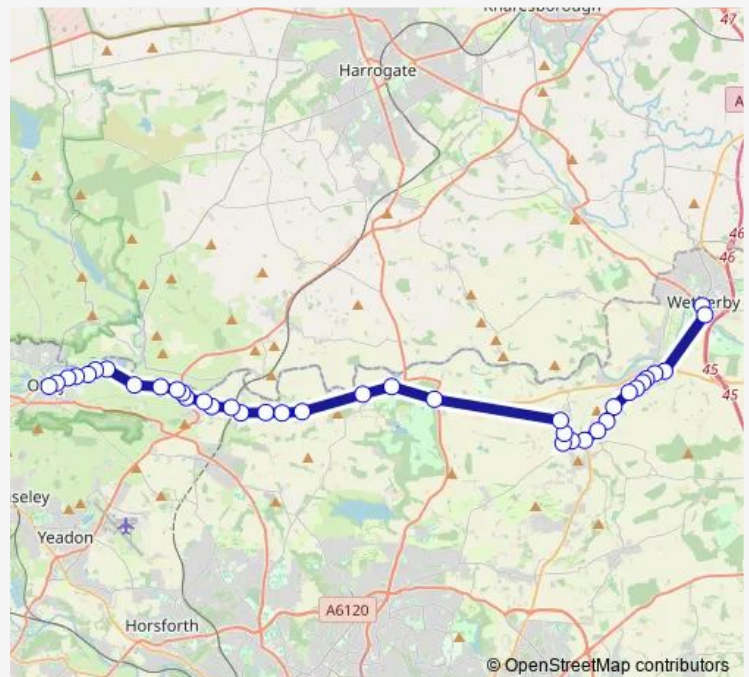

### Route schedule

Wetherby Bus Stn A — Bus Station stand 04

Monday 09:30-14:00

Tuesday 09:30-14:00

Wednesday 09:30-14:00

Thursday 09:30-14:00

Friday 09:30-14:00

Saturday —

### Route info

Direction: Wetherby Bus Stn A

Stops: 38

Trip Duration: 0 hour 35 min

■ 923 — Otley - Wetherby

Crag View House

Creskeld Grange Farm

The Wharfedale PH