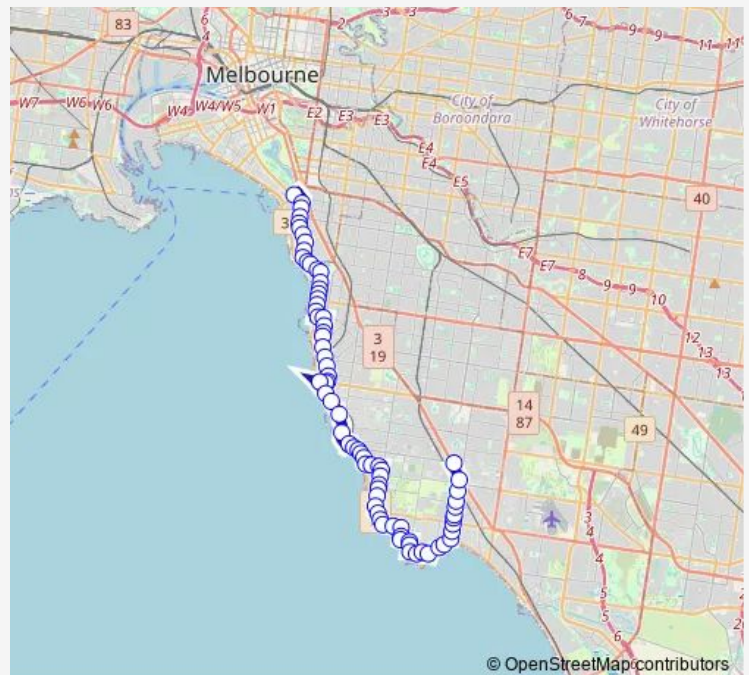

Martin St/Tramway Pde (Beaumaris)

Dalgetty Rd/Holding St (Beaumaris)

Reserve Rd/Holding St (Beaumaris)

Pacific Bvd/Reserve Rd (Beaumaris)

Haydens Rd/Pacific Bvd (Beaumaris)

Olinda Ave/Haydens Rd (Beaumaris)

Tuesday 07:25-19:00

Wednesday 07:25-19:00

Thursday 07:25-19:00

Friday 07:25-19:00

Saturday 09:18-18:17

Sunday 10:03-17:04

Route info

Direction: Southland Shopping Centre/Karen St (Cheltenham)

Stops: 75

Trip Duration: 1 hour 2 min

923 — Southland SC - St Kilda Station

Ebden Ave/Fourth St (Black Rock)

Black Rock House/Ebden Ave (Black Rock)

Balcombe Rd/Ebden Ave (Black Rock)

Karrakatta St/Bluff Rd (Black Rock)

Trentham Reserve/Bay Rd (Sandringham)

Sandringham Station/Station St (Sandringham)

Jetty Rd/Beach Rd (Sandringham)

Ferdinando Gardens/Beach Rd (Hampton)

Orlando St/Beach Rd (Hampton)

Brighton Beach Station/South Rd (Brighton)