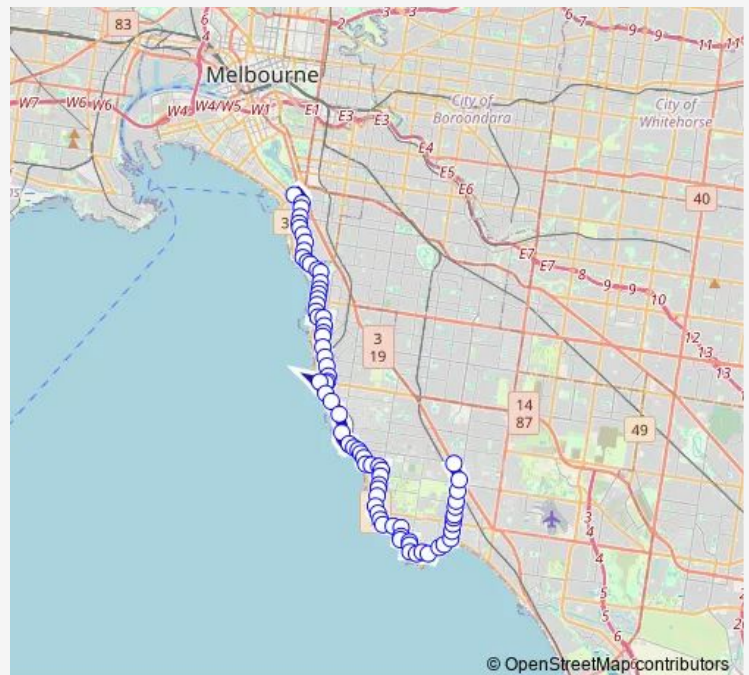

Martin St/Tramway Pde (Beaumaris)

Dalgetty Rd/Holding St (Beaumaris)

Reserve Rd/Holding St (Beaumaris)

Pacific Bvd/Reserve Rd (Beaumaris)

Haydens Rd/Pacific Bvd (Beaumaris)

Olinda Ave/Haydens Rd (Beaumaris)

Tuesday 07:25-19:00

Wednesday 07:25-19:00

Thursday 07:25-19:00

Friday 07:25-19:00

Saturday 09:18-18:17

Sunday 10:03-17:04

Route info

Direction: Southland Shopping Centre/Karen St (Cheltenham)

Stops: 75

Trip Duration: 1 hour 9 min

923 — Southland SC - St Kilda Station

Ebden Ave/Fourth St (Black Rock)

Black Rock House/Ebden Ave (Black Rock)

Balcombe Rd/Ebden Ave (Black Rock)

Karrakatta St/Bluff Rd (Black Rock)

Trentham Reserve/Bay Rd (Sandringham)

Sandringham Station/Station St (Sandringham)

Jetty Rd/Beach Rd (Sandringham)

Ferdinando Gardens/Beach Rd (Hampton)

Orlando St/Beach Rd (Hampton)

Brighton Beach Station/South Rd (Brighton)