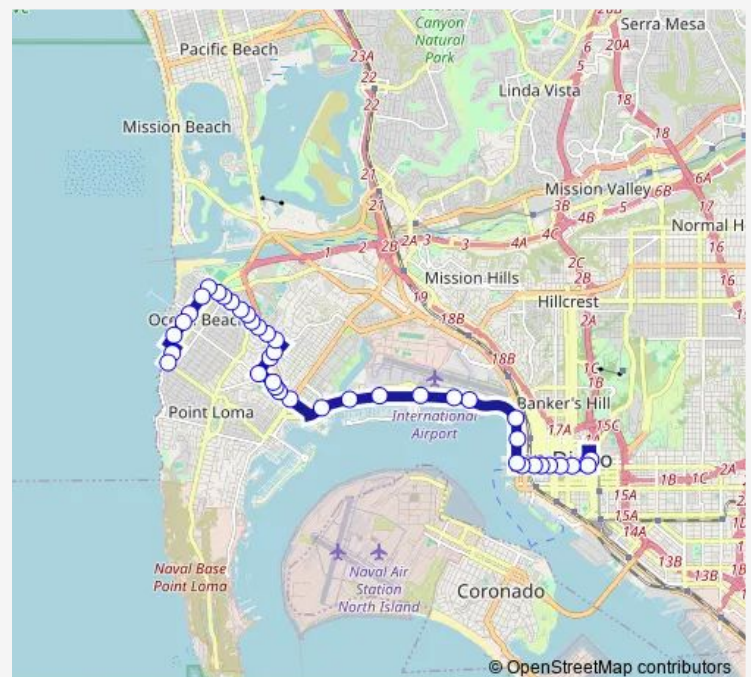

### Route schedule

Point Loma Av & Sunset Cliffs Bl — 9th Av & C St

Monday 05:19-18:42

Tuesday 05:19-18:42

Wednesday 05:19-18:42

Thursday 05:19-18:42

Friday 05:19-18:42

Saturday —

### Route info

Direction: Point Loma Av & Sunset Cliffs Bl

Stops: 44

Trip Duration: 0 hour 45 min

923 — Downtown to Point Loma

Narragansett Av & Chatsworth Bl

Macaulay St & Tustin St

Plum St & Lowell St