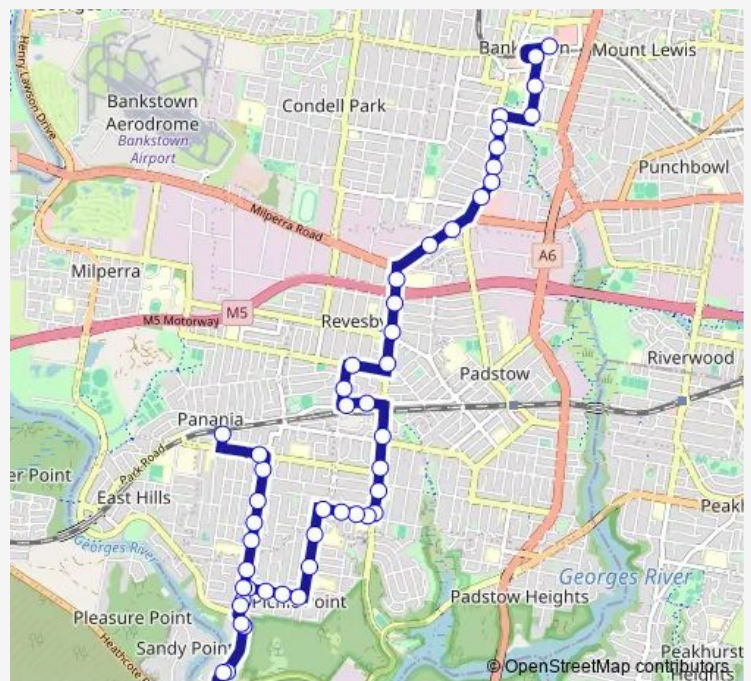

Burns Rd Opp Victor Av

Burns Rd Opp Ramsay Rd

Burns Rd At Picnic Point Rd

Picnic Point Rd At Donald St

Route schedule

Revesby Public School, The River Rd — Weston St At Anderson St

Monday 06:04

Tuesday 06:04

Wednesday 06:04

Thursday 06:04

Friday 06:04

Saturday —

Sunday —

Route info

Direction: Revesby Public School, The River Rd

Stops: 28

Trip Duration: 0 hour 18 min

923 — Bankstown to Panania via Picnic Point

Picnic Point Rd At Lawler St

Picnic Point Rd Opp Douglas St

Picnic Point Rd Opp Brunton St

Picnic Point Rd Opp Tompson Rd

Tower St Opp Salvation Army Church

Hinemoa St At Weston St

Weston St At Anderson St